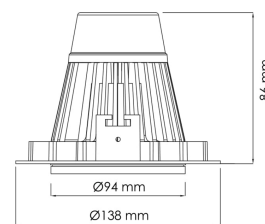

Torres Mini

 125mm

PRODUCT NO.: 17030-6-14-3

LIGHT TECHNICAL

Lightsource Type:	LED (built in)
Lumen LED (tc=25):	3450
Beam Angle:	14°
CCT (Color Temperature):	3000
CRI / Ra:	80
Color Code:	830
MacAdam (SDCM):	3
Lens (Diffuser):	Clear

MOUNTING / CONNECTION

Connection:	18i3 Quick connection
Cut-out [mm]:	125
Mounting:	Ceiling, Recessed

PRODUCT

To be recessed in insulation:	No
Ingress Protection:	IP20
Color:	White
Length [mm]:	138
Height [mm]:	86
Width [mm]:	94