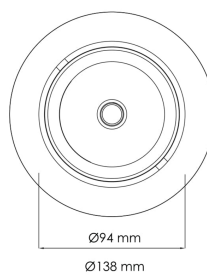

Torres Mini

 125mm

PRODUCT NO.: 17030-6-14-3

LIGHT TECHNICAL

Lightsource Type:	LED (built in)
Lumen LED (tc=25):	3450
Beam Angle:	14°
CCT (Color Temperature):	3000
CRI / Ra:	80
Color Code:	830
MacAdam (SDCM):	3
Lens (Diffuser):	Clear

MOUNTING / CONNECTION

Connection:	18i3 Quick connection
Cut-out [mm]:	125
Mounting:	Ceiling, Recessed

PRODUCT

To be recessed in insulation:	No
Ingress Protection:	IP20
Color:	White
Length [mm]:	138
Height [mm]:	86
Width [mm]:	94