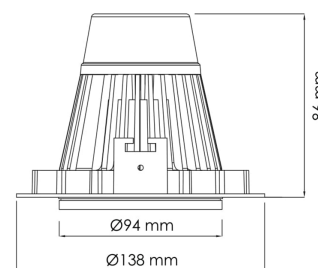

All specifications are nominal values, deviations may occur.
Product specifications are subject to change without notice.

Electrical equipment designed to be part of a fixed electrical installation can only be installed by a registered installation company