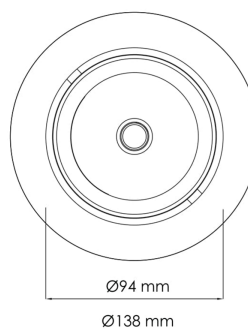

All specifications are nominal values, deviations may occur.
Product specifications are subject to change without notice.

Electrical equipment designed to be part of a fixed electrical installation can only be installed by a registered installation company