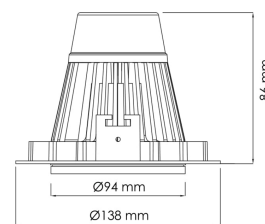

Torres Mini

 125mm

PRODUCT NO.:

17030-6-20-1

LIGHT TECHNICAL

Lightsource Type:	LED (built in)
Lumen Output:	3030
Lumen LED (tc=25):	3450
Beam Angle:	20°
CCT (Color Temperature):	3000
CRI / Ra:	80
Color Code:	830
MacAdam (SDCM):	3
Lens (Diffuser):	Clear

MOUNTING / CONNECTION

Connection:	18i3 Quick connection
Cut-out [mm]:	125
Mounting:	Ceiling, Recessed

PRODUCT

To be recessed in insulation:	No
Ingress Protection:	IP20
Color:	Grey
Length [mm]:	138
Height [mm]:	86
Width [mm]:	94

ELECTRICAL DATA

UGR (<=):	16
Dimming:	None
System Power [W]:	23
System Voltage [V]:	230V 50Hz
Protection Class:	2
Max load pr circuit - B10:	55
Max load pr circuit - B16:	90
Max load pr circuit - C10:	65
Max load pr circuit - C16:	100
Inrush current I _{max} [A]:	8
Inrush current time [μs]:	100
Socket / Cap-Base:	N/A
Current Output [mA]:	600
Voltage Forward Min [V]:	30,6
Voltage Forward Max [V]:	39,2