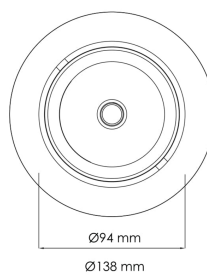

Torres Mini

 125mm

PRODUCT NO.:

17030-6-20-1

LIGHT TECHNICAL

Lightsource Type:	LED (built in)
Lumen Output:	3030
Lumen LED (tc=25):	3450
Beam Angle:	20°
CCT (Color Temperature):	3000
CRI / Ra:	80
Color Code:	830
MacAdam (SDCM):	3
Lens (Diffuser):	Clear

MOUNTING / CONNECTION

Connection:	18i3 Quick connection
Cut-out [mm]:	125
Mounting:	Ceiling, Recessed

PRODUCT

To be recessed in insulation:	No
Ingress Protection:	IP20
Color:	Grey
Length [mm]:	138
Height [mm]:	86
Width [mm]:	94