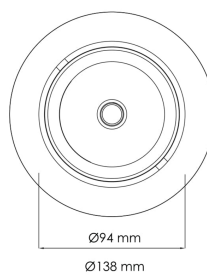

Torres Mini

 125mm

PRODUCT NO.: 17030-6-20-2

LIGHT TECHNICAL

Lightsource Type:	LED (built in)
Lumen Output:	3030
Lumen LED (tc=25):	3450
Beam Angle:	20°
CCT (Color Temperature):	3000
CRI / Ra:	80
Color Code:	830
MacAdam (SDCM):	3
Lens (Diffuser):	Clear

MOUNTING / CONNECTION

Connection:	18i3 Quick connection
Cut-out [mm]:	125
Mounting:	Ceiling, Recessed

PRODUCT

To be recessed in insulation:	No
Ingress Protection:	IP20
Color:	Black
Length [mm]:	138
Height [mm]:	86
Width [mm]:	94