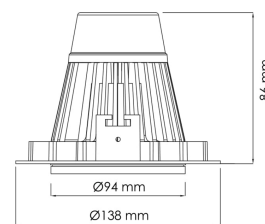

Torres Mini

 125mm

PRODUCT NO.: 17030-6-20-2

LIGHT TECHNICAL

Lightsource Type:	LED (built in)
Lumen Output:	3030
Lumen LED (tc=25):	3450
Beam Angle:	20°
CCT (Color Temperature):	3000
CRI / Ra:	80
Color Code:	830
MacAdam (SDCM):	3
Lens (Diffuser):	Clear

MOUNTING / CONNECTION

Connection:	18i3 Quick connection
Cut-out [mm]:	125
Mounting:	Ceiling, Recessed

PRODUCT

To be recessed in insulation:	No
Ingress Protection:	IP20
Color:	Black
Length [mm]:	138
Height [mm]:	86
Width [mm]:	94

ELECTRICAL DATA

UGR (<=):	16
Dimming:	None
System Power [W]:	23
System Voltage [V]:	230V 50Hz
Protection Class:	2
Max load pr circuit - B10:	55
Max load pr circuit - B16:	90
Max load pr circuit - C10:	65
Max load pr circuit - C16:	100
Inrush current I _{max} [A]:	8
Inrush current time [μs]:	100
Socket / Cap-Base:	N/A
Current Output [mA]:	600
Voltage Forward Min [V]:	30,6
Voltage Forward Max [V]:	39,2