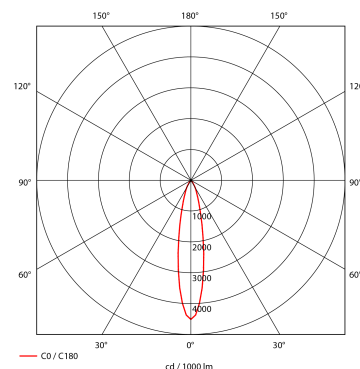

All specifications are nominal values, deviations may occur.
Product specifications are subject to change without notice.
Electrical equipment designed to be part of a fixed electrical installation can only be installed by a registered installation company