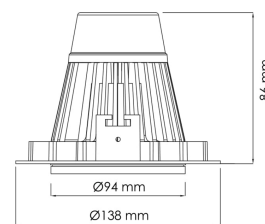

# Torres Mini

 125mm

**PRODUCT NO.:** 17030-6-20-3

**LIGHT TECHNICAL**

Lightsource Type:	LED (built in)
Lumen Output:	3030
Lumen LED (tc=25):	3450
Beam Angle:	20°
CCT (Color Temperature):	3000
CRI / Ra:	80
Color Code:	830
MacAdam (SDCM):	3
Lens (Diffuser):	Clear

**MOUNTING / CONNECTION**

Connection:	18i3 Quick connection
Cut-out [mm]:	125
Mounting:	Ceiling, Recessed

**PRODUCT**

To be recessed in insulation:	No
Ingress Protection:	IP20
Color:	White
Length [mm]:	138
Height [mm]:	86
Width [mm]:	94

**ELECTRICAL DATA**

UGR (<=):	16
Dimming:	None
System Power [W]:	23
System Voltage [V]:	230V 50Hz
Protection Class:	2
Max load pr circuit - B10:	55
Max load pr circuit - B16:	90
Max load pr circuit - C10:	65
Max load pr circuit - C16:	100
Inrush current I <sub>max</sub> [A]:	8
Inrush current time [μs]:	100
Socket / Cap-Base:	N/A
Current Output [mA]:	600
Voltage Forward Min [V]:	30,6
Voltage Forward Max [V]:	39,2