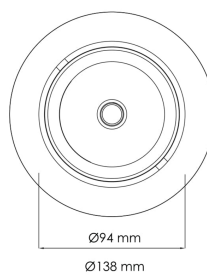

# Torres Mini

 125mm

**PRODUCT NO.:** 17030-6-20-3

**LIGHT TECHNICAL**

Lightsource Type:	LED (built in)
Lumen Output:	3030
Lumen LED (tc=25):	3450
Beam Angle:	20°
CCT (Color Temperature):	3000
CRI / Ra:	80
Color Code:	830
MacAdam (SDCM):	3
Lens (Diffuser):	Clear

**MOUNTING / CONNECTION**

Connection:	18i3 Quick connection
Cut-out [mm]:	125
Mounting:	Ceiling, Recessed

**PRODUCT**

To be recessed in insulation:	No
Ingress Protection:	IP20
Color:	White
Length [mm]:	138
Height [mm]:	86
Width [mm]:	94