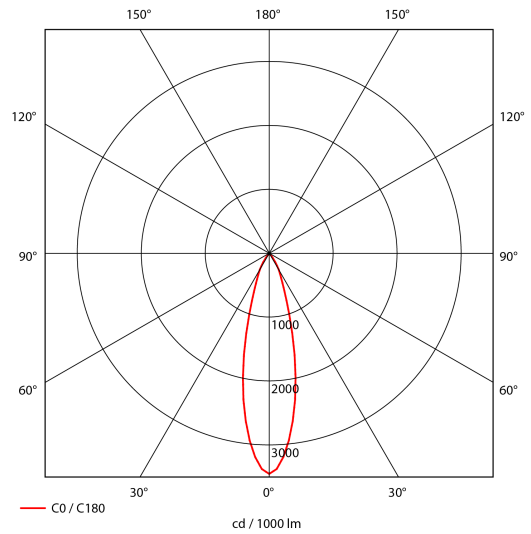

### SPECIFICATIONS

Lightsource Type:	LED (built in)
System Power [W]:	23W
CCT (Color Temperature):	3000K
CRI / Ra:	80
Lumen Output:	3132lm
Lumen LED (tc=25):	3450lm
Beam Angle:	30°
Lens (Diffuser):	Clear
Dimming:	None
System Voltage [V]:	230V 50Hz
Connection:	18i3 Quick connection
Mounting:	Ceiling, Recessed
Cut-out [mm]:	125mm
Lumen/W:	132lm/W
UGR (<=):	16
MacAdam (SDCM):	3
Color:	Grey
Length [mm]:	138mm
Height [mm]:	86mm
Width [mm]:	94mm
To be recessed in insulation:	No