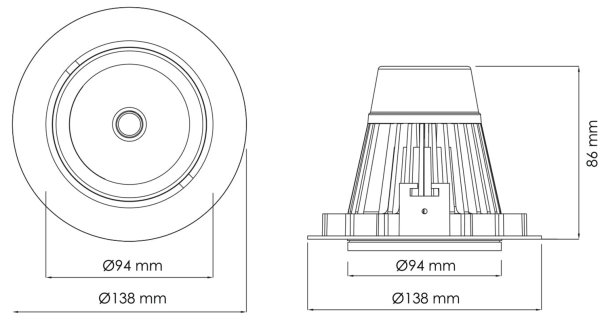

## PRODUCT SHEET

Torres Mini

Art. no: 17030-6-30-1

Lighting Solutions

# Torres Mini

125mm

### SPECIFICATIONS

Lightsource Type:	LED (built in)
System Power [W]:	23W
CCT (Color Temperature):	3000K
CRI / Ra:	80
Lumen Output:	3132lm
Lumen LED (tc=25):	3450lm
Beam Angle:	30°
Lens (Diffuser):	Clear
Dimming:	None
System Voltage [V]:	230V 50Hz
Connection:	18i3 Quick connection
Mounting:	Ceiling, Recessed
Cut-out [mm]:	125mm
Lumen/W:	132lm/W
UGR (<=):	16
MacAdam (SDCM):	3
Color:	Grey
Length [mm]:	138mm
Height [mm]:	86mm
Width [mm]:	94mm
To be recessed in insulation:	No

This is by far our most popular mini" downlight and it offers huge flexibility, tiltable up to 25 degrees. This downlight has a recessed light source giving a minimum of stray light. The Torres Mini can be supplied with a variety of connector solutions