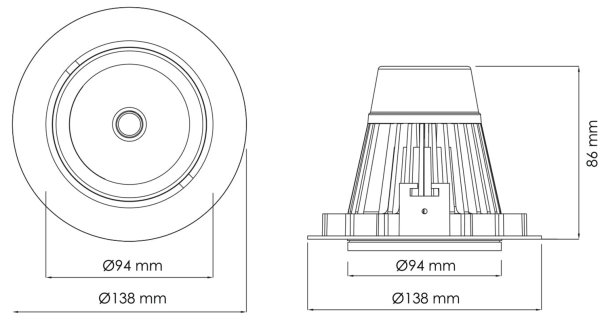

PRODUCT SHEET

Torres Mini

Art. no: 17030-6-30-2

Lighting Solutions

Torres Mini

125mm

SPECIFICATIONS

Lightsource Type:	LED (built in)
System Power [W]:	23W
CCT (Color Temperature):	3000K
CRI / Ra:	80
Lumen Output:	3132lm
Lumen LED (tc=25):	3450lm
Beam Angle:	30°
Lens (Diffuser):	Clear
Dimming:	None
System Voltage [V]:	230V 50Hz
Connection:	18i3 Quick connection
Mounting:	Ceiling, Recessed
Cut-out [mm]:	125mm
Lumen/W:	136lm/W
UGR (<=):	16
MacAdam (SDCM):	3
Color:	Black
Length [mm]:	138mm
Height [mm]:	86mm
Width [mm]:	94mm
To be recessed in insulation:	No

This is by far our most popular mini" downlight and it offers huge flexibility, tiltable up to 25 degrees. This downlight has a recessed light source giving a minimum of stray light. The Torres Mini can be supplied with a variety of connector solutions