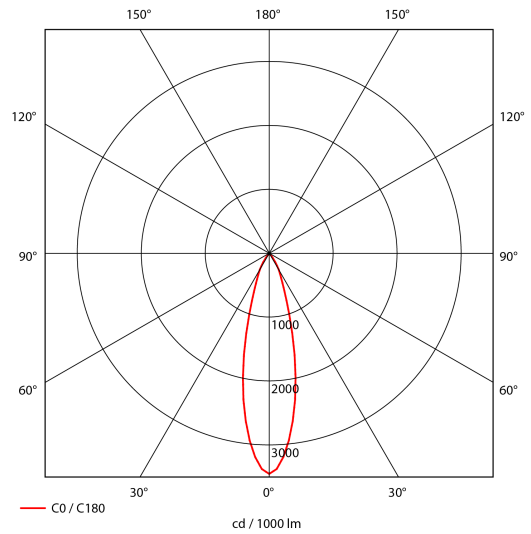

PRODUCT SHEET

Torres Mini

Art. no: 17030-6-30-2

Lighting Solutions

Torres Mini

125mm

SPECIFICATIONS

Lightsource Type:	LED (built in)
System Power [W]:	23W
CCT (Color Temperature):	3000K
CRI / Ra:	80
Lumen Output:	3132lm
Lumen LED (tc=25):	3450lm
Beam Angle:	30°
Lens (Diffuser):	Clear
Dimming:	None
System Voltage [V]:	230V 50Hz
Connection:	18i3 Quick connection
Mounting:	Ceiling, Recessed
Cut-out [mm]:	125mm
Lumen/W:	136lm/W
UGR (<=):	16
MacAdam (SDCM):	3
Color:	Black
Length [mm]:	138mm
Height [mm]:	86mm
Width [mm]:	94mm
To be recessed in insulation:	No

This is by far our most popular mini" downlight and it offers huge flexibility, tiltable up to 25 degrees. This downlight has a recessed light source giving a minimum of stray light. The Torres Mini can be supplied with a variety of connector solutions