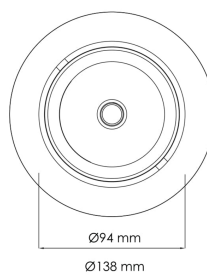

Torres Mini

 125mm

PRODUCT NO.: 17030-6-30-3

LIGHT TECHNICAL

| | |
|--------------------------|----------------|
| Lightsource Type: | LED (built in) |
| Lumen Output: | 3132 |
| Lumen LED (tc=25): | 3450 |
| Beam Angle: | 30° |
| CCT (Color Temperature): | 3000 |
| CRI / Ra: | 80 |
| Color Code: | 830 |
| MacAdam (SDCM): | 3 |
| Lens (Diffuser): | Clear |

MOUNTING / CONNECTION

| | |
|---------------|-----------------------|
| Connection: | 18i3 Quick connection |
| Cut-out [mm]: | 125 |
| Mounting: | Ceiling, Recessed |

PRODUCT

| | |
|-------------------------------|-------|
| To be recessed in insulation: | No |
| Ingress Protection: | IP20 |
| Color: | White |
| Length [mm]: | 138 |
| Height [mm]: | 86 |
| Width [mm]: | 94 |