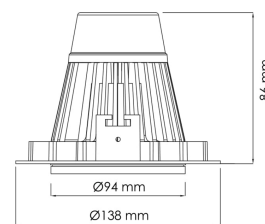

Torres Mini

 125mm

PRODUCT NO.: 17030-6-30-3

LIGHT TECHNICAL

| | |
|--------------------------|----------------|
| Lightsource Type: | LED (built in) |
| Lumen Output: | 3132 |
| Lumen LED (tc=25): | 3450 |
| Beam Angle: | 30° |
| CCT (Color Temperature): | 3000 |
| CRI / Ra: | 80 |
| Color Code: | 830 |
| MacAdam (SDCM): | 3 |
| Lens (Diffuser): | Clear |

MOUNTING / CONNECTION

| | |
|---------------|-----------------------|
| Connection: | 18i3 Quick connection |
| Cut-out [mm]: | 125 |
| Mounting: | Ceiling, Recessed |

PRODUCT

| | |
|-------------------------------|-------|
| To be recessed in insulation: | No |
| Ingress Protection: | IP20 |
| Color: | White |
| Length [mm]: | 138 |
| Height [mm]: | 86 |
| Width [mm]: | 94 |

ELECTRICAL DATA

| | |
|--------------------------------------|-----------|
| UGR (<=): | 16 |
| Dimming: | None |
| System Power [W]: | 23 |
| System Voltage [V]: | 230V 50Hz |
| Protection Class: | 2 |
| Max load pr circuit - B10: | 55 |
| Max load pr circuit - B16: | 90 |
| Max load pr circuit - C10: | 65 |
| Max load pr circuit - C16: | 100 |
| Inrush current I _{max} [A]: | 8 |
| Inrush current time [μs]: | 100 |
| Socket / Cap-Base: | N/A |
| Current Output [mA]: | 600 |
| Voltage Forward Min [V]: | 30,6 |
| Voltage Forward Max [V]: | 39,2 |