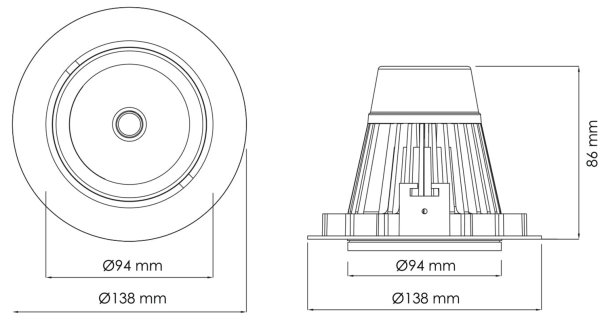

## PRODUCT SHEET

Torres Mini

Art. no: 17030-6-40-3

Lighting Solutions

# Torres Mini

 125mm

### SPECIFICATIONS

Lightsource Type:	LED (built in)
System Power [W]:	23W
CCT (Color Temperature):	3000K
CRI / Ra:	80
Lumen Output:	3080lm
Lumen LED (tc=25):	3450lm
Beam Angle:	40°
Lens (Diffuser):	Clear
Dimming:	None
System Voltage [V]:	230V 50Hz
Connection:	18i3 Quick connection
Mounting:	Ceiling, Recessed
Cut-out [mm]:	125mm
Lumen/W:	136lm/W
UGR (<=):	17
MacAdam (SDCM):	3
Color:	White
Length [mm]:	138mm
Height [mm]:	86mm
Width [mm]:	94mm
To be recessed in insulation:	No

This is by far our most popular mini" downlight and it offers huge flexibility, tiltable up to 25 degrees. This downlight has a recessed light source giving a minimum of stray light. The Torres Mini can be supplied with a variety of connector solutions