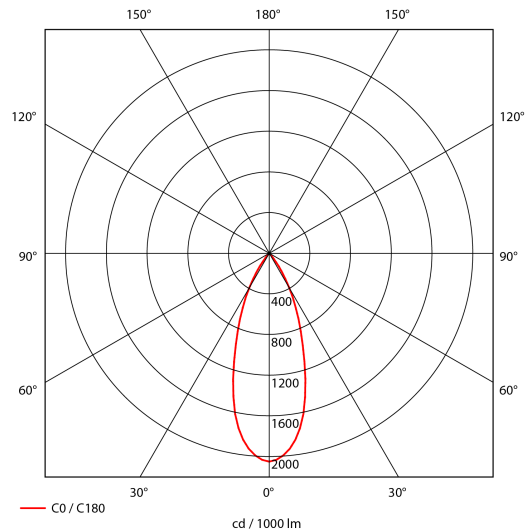

### SPECIFICATIONS

Lightsource Type:	LED (built in)
System Power [W]:	23W
CCT (Color Temperature):	3000K
CRI / Ra:	80
Lumen Output:	3080lm
Lumen LED (tc=25):	3450lm
Beam Angle:	40°
Lens (Diffuser):	Clear
Dimming:	None
System Voltage [V]:	230V 50Hz
Connection:	18i3 Quick connection
Mounting:	Ceiling, Recessed
Cut-out [mm]:	125mm
Lumen/W:	136lm/W
UGR (<=):	17
MacAdam (SDCM):	3
Color:	White
Length [mm]:	138mm
Height [mm]:	86mm
Width [mm]:	94mm
To be recessed in insulation:	No