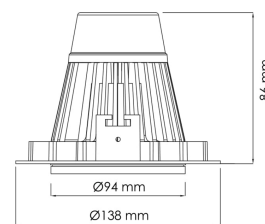

Torres Mini

 125mm

PRODUCT NO.: 17030-7-30-1

LIGHT TECHNICAL

Lightsource Type:	LED (built in)
Lumen Output:	2832
Lumen LED (tc=25):	3650
Beam Angle:	30°
CCT (Color Temperature):	3000
CRI / Ra:	80
Color Code:	830
Lens (Diffuser):	Clear

MOUNTING / CONNECTION

Connection:	18i3 Quick connection
Cut-out [mm]:	125
Mounting:	Ceiling, Recessed

PRODUCT

To be recessed in insulation:	No
Ingress Protection:	IP20
Color:	Grey
Length [mm]:	138
Height [mm]:	86
Width [mm]:	94