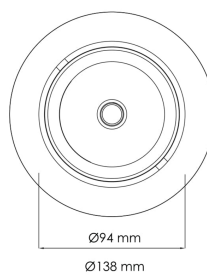

Torres Mini

 125mm

PRODUCT NO.: 17030-7-30-1

LIGHT TECHNICAL

Lightsource Type:	LED (built in)
Lumen Output:	2832
Lumen LED (tc=25):	3650
Beam Angle:	30°
CCT (Color Temperature):	3000
CRI / Ra:	80
Color Code:	830
Lens (Diffuser):	Clear

MOUNTING / CONNECTION

Connection:	18i3 Quick connection
Cut-out [mm]:	125
Mounting:	Ceiling, Recessed

PRODUCT

To be recessed in insulation:	No
Ingress Protection:	IP20
Color:	Grey
Length [mm]:	138
Height [mm]:	86
Width [mm]:	94