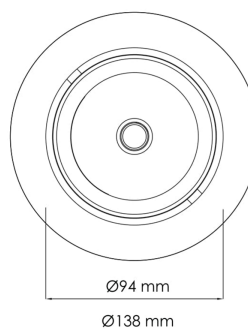

All specifications are nominal values, deviations may occur.
Product specifications are subject to change without notice.
Electrical equipment designed to be part of a fixed electrical installation can only be installed by a registered installation company