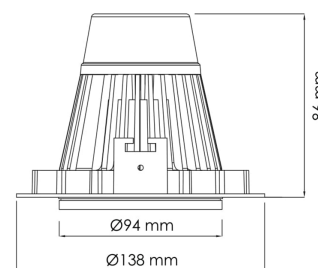

All specifications are nominal values, deviations may occur.
Product specifications are subject to change without notice.
Electrical equipment designed to be part of a fixed electrical installation can only be installed by a registered installation company