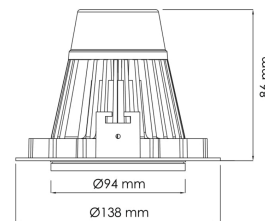

Torres Mini

 125mm

PRODUCT NO.:

17031-6-30-3

LIGHT TECHNICAL

Lightsource Type:	LED (built in)
Lumen Output:	3288
Lumen LED (tc=25):	3500
Beam Angle:	30°
CCT (Color Temperature):	3500
CRI / Ra:	80
Color Code:	835
MacAdam (SDCM):	3
Lens (Diffuser):	Clear

MOUNTING / CONNECTION

Connection:	18i3 Quick connection
Cut-out [mm]:	125
Mounting:	Ceiling, Recessed

PRODUCT

To be recessed in insulation:	No
Ingress Protection:	IP20
Color:	White
Length [mm]:	138
Height [mm]:	86
Width [mm]:	94