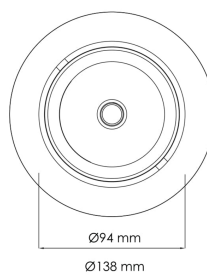

Torres Mini

 125mm

PRODUCT NO.:

17031-6-30-3

LIGHT TECHNICAL

Lightsource Type:	LED (built in)
Lumen Output:	3288
Lumen LED (tc=25):	3500
Beam Angle:	30°
CCT (Color Temperature):	3500
CRI / Ra:	80
Color Code:	835
MacAdam (SDCM):	3
Lens (Diffuser):	Clear

MOUNTING / CONNECTION

Connection:	18i3 Quick connection
Cut-out [mm]:	125
Mounting:	Ceiling, Recessed

PRODUCT

To be recessed in insulation:	No
Ingress Protection:	IP20
Color:	White
Length [mm]:	138
Height [mm]:	86
Width [mm]:	94