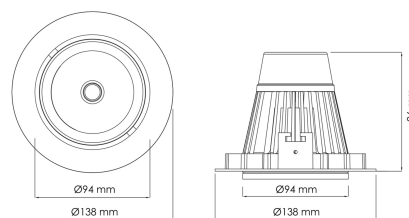

All specifications are nominal values, deviations may occur.
Product specifications are subject to change without notice.
Electrical equipment designed to be part of a fixed electrical installation can only be installed by a registered installation company