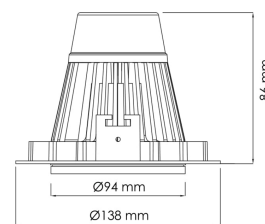

Torres Mini

 125mm

PRODUCT NO.:

17032-6-30-3

LIGHT TECHNICAL

Lightsource Type:	LED (built in)
Lumen LED (tc=25):	3600
Beam Angle:	30°
CCT (Color Temperature):	4000
CRI / Ra:	80
Color Code:	840
MacAdam (SDCM):	3
Lens (Diffuser):	Clear

MOUNTING / CONNECTION

Connection:	18i3 Quick connection
Cut-out [mm]:	125
Mounting:	Ceiling, Recessed

PRODUCT

To be recessed in insulation:	No
Ingress Protection:	IP20
Color:	White
Length [mm]:	138
Height [mm]:	86
Width [mm]:	94