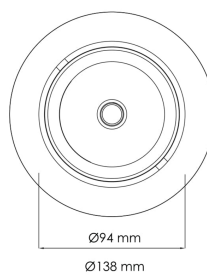

Torres Mini

 125mm

PRODUCT NO.:

17032-6-30-3

LIGHT TECHNICAL

Lightsource Type:	LED (built in)
Lumen LED (tc=25):	3600
Beam Angle:	30°
CCT (Color Temperature):	4000
CRI / Ra:	80
Color Code:	840
MacAdam (SDCM):	3
Lens (Diffuser):	Clear

MOUNTING / CONNECTION

Connection:	18i3 Quick connection
Cut-out [mm]:	125
Mounting:	Ceiling, Recessed

PRODUCT

To be recessed in insulation:	No
Ingress Protection:	IP20
Color:	White
Length [mm]:	138
Height [mm]:	86
Width [mm]:	94