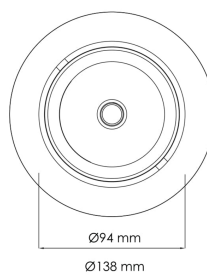

Torres Mini

 125mm

PRODUCT NO.: 17032-6-40-3

LIGHT TECHNICAL

Lightsource Type:	LED (built in)
Lumen LED (tc=25):	3600
Beam Angle:	40°
CCT (Color Temperature):	4000
CRI / Ra:	80
Color Code:	840
Lens (Diffuser):	Clear

MOUNTING / CONNECTION

Connection:	18i3 Quick connection
Cut-out [mm]:	125
Mounting:	Ceiling, Recessed

PRODUCT

To be recessed in insulation:	No
Ingress Protection:	IP20
Color:	White
Length [mm]:	138
Height [mm]:	86
Width [mm]:	94