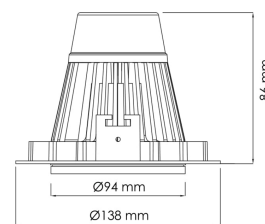

Torres Mini

 125mm

PRODUCT NO.: 17032-6-40-3

LIGHT TECHNICAL

Lightsource Type:	LED (built in)
Lumen LED (tc=25):	3600
Beam Angle:	40°
CCT (Color Temperature):	4000
CRI / Ra:	80
Color Code:	840
Lens (Diffuser):	Clear

MOUNTING / CONNECTION

Connection:	18i3 Quick connection
Cut-out [mm]:	125
Mounting:	Ceiling, Recessed

PRODUCT

To be recessed in insulation:	No
Ingress Protection:	IP20
Color:	White
Length [mm]:	138
Height [mm]:	86
Width [mm]:	94