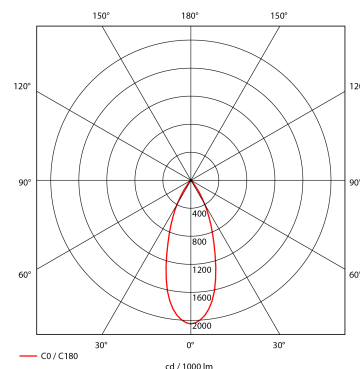

All specifications are nominal values, deviations may occur.
Product specifications are subject to change without notice.
Electrical equipment designed to be part of a fixed electrical installation can only be installed by a registered installation company