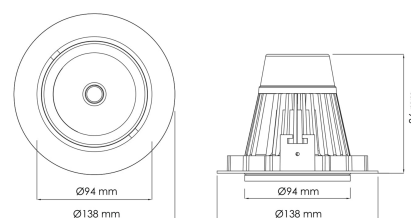

All specifications are nominal values, deviations may occur.
Product specifications are subject to change without notice.
Electrical equipment designed to be part of a fixed electrical installation can only be installed by a registered installation company