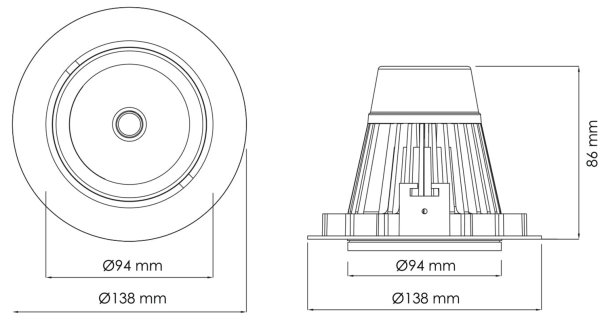

PRODUCT SHEET

Torres Mini

Art. no: 17040-6-20-2

Lighting Solutions

Torres Mini

 125mm

SPECIFICATIONS

Lightsource Type:	LED (built in)
System Power [W]:	23W
CCT (Color Temperature):	3000K
CRI / Ra:	90
Lumen Output:	2424lm
Lumen LED (tc=25):	2700lm
Beam Angle:	20°
Lens (Diffuser):	Clear
Dimming:	None
System Voltage [V]:	230V 50Hz
Connection:	18i3 Quick connection
Mounting:	Ceiling, Recessed
Cut-out [mm]:	125mm
Lumen/W:	143lm/W
UGR (<=):	16
MacAdam (SDCM):	3
Color:	Black
Length [mm]:	138mm
Height [mm]:	86mm
Width [mm]:	94mm
To be recessed in insulation:	No

This is by far our most popular mini" downlight and it offers huge flexibility, tiltable up to 25 degrees. This downlight has a recessed light source giving a minimum of stray light. The Torres Mini can be supplied with a variety of connector solutions