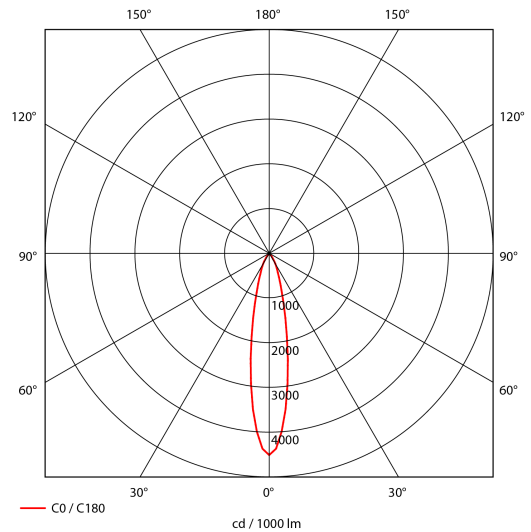

PRODUCT SHEET

Torres Mini

Art. no: 17040-6-20-2

Lighting Solutions

Torres Mini

 125mm

SPECIFICATIONS

Lightsource Type:	LED (built in)
System Power [W]:	23W
CCT (Color Temperature):	3000K
CRI / Ra:	90
Lumen Output:	2424lm
Lumen LED (tc=25):	2700lm
Beam Angle:	20°
Lens (Diffuser):	Clear
Dimming:	None
System Voltage [V]:	230V 50Hz
Connection:	18i3 Quick connection
Mounting:	Ceiling, Recessed
Cut-out [mm]:	125mm
Lumen/W:	143lm/W
UGR (<=):	16
MacAdam (SDCM):	3
Color:	Black
Length [mm]:	138mm
Height [mm]:	86mm
Width [mm]:	94mm
To be recessed in insulation:	No

This is by far our most popular mini" downlight and it offers huge flexibility, tiltable up to 25 degrees. This downlight has a recessed light source giving a minimum of stray light. The Torres Mini can be supplied with a variety of connector solutions