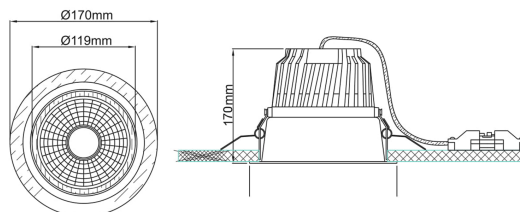

Trimo

 155mm

PRODUCT NO.:

18045-6-20-3

LIGHT TECHNICAL

Lightsource Type:	LED (built in)
Lumen Output:	3774
Lumen LED (tc=25):	4450
Beam Angle:	20°
CCT (Color Temperature):	3000
CRI / Ra:	80
Color Code:	830
MacAdam (SDCM):	3
Lens (Diffuser):	Clear

MOUNTING / CONNECTION

Connection:	18i3 Quick connection
Cut-out [mm]:	155
Mounting:	Ceiling, Recessed

PRODUCT

To be recessed in insulation:	No
Ingress Protection:	IP20
Color:	White
Length [mm]:	170
Height [mm]:	170
Width [mm]:	170
Weight [kg]:	1,4

ELECTRICAL DATA

UGR (<=):	15
Dimming:	None
System Power [W]:	31
System Voltage [V]:	230V 50Hz
Protection Class:	2
Max load pr circuit - B10:	14
Max load pr circuit - B16:	24
Max load pr circuit - C10:	24
Max load pr circuit - C16:	40
Inrush current I _{max} [A]:	25
Inrush current time [µs]:	150
Socket / Cap-Base:	N/A
Current Output [mA]:	800
Voltage Forward Min [V]:	30,6
Voltage Forward Max [V]:	39,2