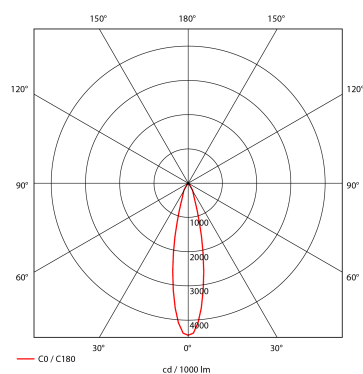

Trimo

18045-6-20-3

Tired of downlights giving obtrusive annoying stray light? Our Trimo range of downlights guarantees a minimum of stray light, this is accomplished by using a recessed LED light source. The Trimo range has a 18i3 connector and can be supplied with a variety of connector solutions.

 155mm

Lightsource Type:	LED (built in)
System Power [W]:	31W
CCT (Color Temperature):	3000K
CRI / Ra:	80
Lumen Output:	3774lm
Lumen LED (tc=25):	4450lm
Beam Angle:	20°
Lens (Diffuser):	Clear
Dimming:	None
System Voltage [V]:	230V 50Hz
Connection:	18i3 Quick connection
Mounting:	Ceiling, Recessed
Cut-out [mm]:	155mm
Lumen/W:	122lm/W
UGR (<=):	15
MacAdam (SDCM):	3
Color:	White
Length [mm]:	170mm
Height [mm]:	170mm
Width [mm]:	170mm
Weight [kg]:	1,4kg
To be recessed in insulation:	No