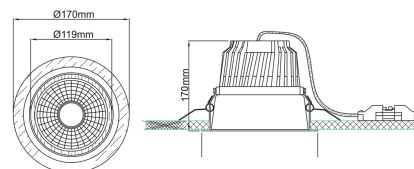

Trimo

18045-6-20-3

Tired of downlights giving obtrusive annoying stray light? Our Trimo range of downlights guarantees a minimum of stray light, this is accomplished by using a recessed LED light source. The Trimo range has a 18i3 connector and can be supplied with a variety of connector solutions.

 155mm

Lightsource Type:	LED (built in)
System Power [W]:	31W
CCT (Color Temperature):	3000K
CRI / Ra:	80
Lumen Output:	3774lm
Lumen LED (tc=25):	4450lm
Beam Angle:	20°
Lens (Diffuser):	Clear
Dimming:	None
System Voltage [V]:	230V 50Hz
Connection:	18i3 Quick connection
Mounting:	Ceiling, Recessed
Cut-out [mm]:	155mm
Lumen/W:	122lm/W
UGR (<=):	15
MacAdam (SDCM):	3
Color:	White
Length [mm]:	170mm
Height [mm]:	170mm
Width [mm]:	170mm
Weight [kg]:	1,4kg
To be recessed in insulation:	No