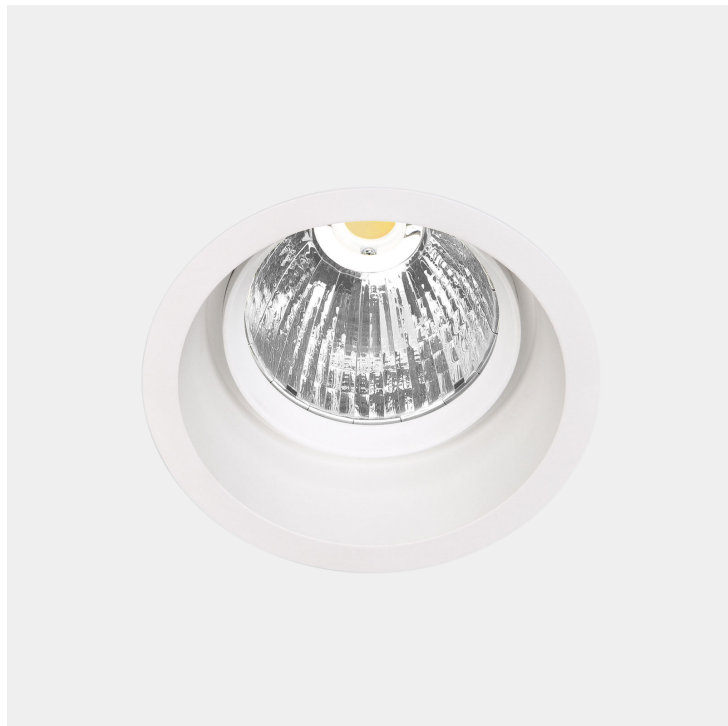

Trimo

18045-6-20-3

Tired of downlights giving obtrusive annoying stray light? Our Trimo range of downlights guarantees a minimum of stray light, this is accomplished by using a recessed LED light source. The Trimo range has a 18i3 connector and can be supplied with a variety of connector solutions.

 155mm

Lightsource Type:	LED (built in)
System Power [W]:	31W
CCT (Color Temperature):	3000K
CRI / Ra:	80
Lumen Output:	3774lm
Lumen LED (tc=25):	4450lm
Beam Angle:	20°
Lens (Diffuser):	Clear
Dimming:	None
System Voltage [V]:	230V 50Hz
Connection:	18i3 Quick connection
Mounting:	Ceiling, Recessed
Cut-out [mm]:	155mm
Lumen/W:	122lm/W
UGR (<=):	15
MacAdam (SDCM):	3
Color:	White
Length [mm]:	170mm
Height [mm]:	170mm
Width [mm]:	170mm
Weight [kg]:	1,4kg
To be recessed in insulation:	No