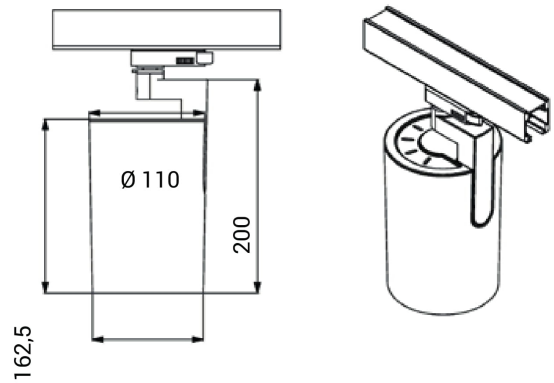

PRODUCT SHEET

Ray Mini

Art. no: 18154-6-30-2-dddd

Ledpro
by NORLUX

Ray Mini

Ray Mini uses the possibilities created by new technology. The LED driver is mounted inside the luminaire body. This gives us a slim design combined with a powerful lightoutput that can be easily adjusted in all directions to meet all needs. Ray Mini can be tilted 90 degrees and rotated 350 degrees its own axis. To create further opportunities to play with light you can mount a diffuser on the luminaire, this can be ordered separately.

SPECIFICATIONS

Lyskilde :	LED (built in)
Systemeffekt [W]:	23W
Fargetemperatur [K]:	2700K
Fargegjengivelse [CRI/Ra]:	80
Lumen LED (tc=25):	3131lm
Spredningsvinkel [°]:	30°
Optikk:	Clear
Dimmetype:	None
Spenning [V]:	230V 50Hz
Tilkobling:	Track 3-Circuit+dim
Montering:	Tak, Skinne
Lumen/W:	0lm/W
Fargetoleranse [SDCM]:	3
Farge :	Black
Høyde [mm]:	200mm
Bredde [mm]:	110mm