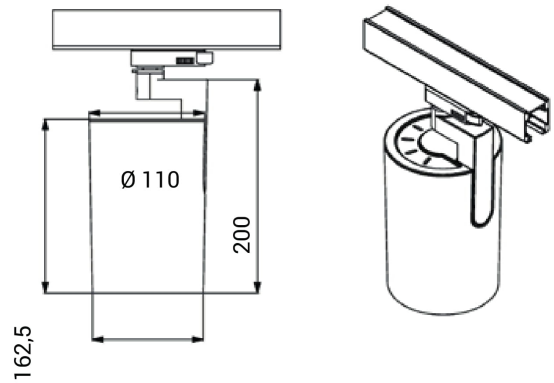

# Ray Mini

Ray Mini uses the possibilities created by new technology. The LED driver is mounted inside the luminaire body. This gives us a slim design combined with a powerful lightoutput that can be easily adjusted in all directions to meet all needs. Ray Mini can be tilted 90 degrees and rotated 350 degrees its own axis. To create further opportunities to play with light you can mount a diffuser on the luminaire, this can be ordered separately.

### SPECIFICATIONS

Lyskilde :	LED (built in)
Systemeffekt [W]:	23W
Fargetemperatur [K]:	3000K
Fargegjengivelse [CRI/Ra]:	80
Lumen LED (tc=25):	2900lm
Spredningsvinkel [°]:	20°
Optikk:	Clear
Dimmetype:	None
Spenning [V]:	230V 50Hz
Tilkobling:	Track 3-Circuit
Montering:	Tak, Skinne
Lumen/W:	0lm/W
Høyde [mm]:	200mm
Bredde [mm]:	110mm