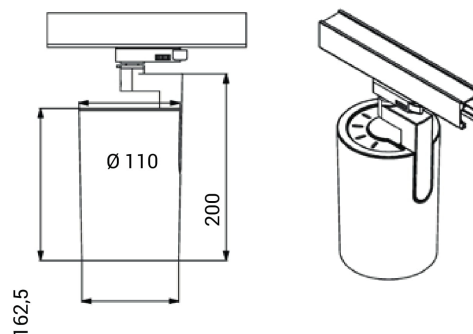

# Ray Mini

**PRODUCT NO.:**

18155-6-30-3

**LIGHT TECHNICAL**

Lightsource Type:	LED (built in)
Lumen Output:	3075
Lumen LED (tc=25):	3450
Beam Angle:	30°
CCT (Color Temperature):	3000
CRI / Ra:	80
Color Code:	830
MacAdam (SDCM):	3
Lens (Diffuser):	Clear
UGR (<=):	16

**MOUNTING / CONNECTION**

Connection:	Track 3-Circuit
Mounting:	Ceiling, Track

**PRODUCT**

Ingress Protection:	IP20
Color:	White
Height [mm]:	200
Width [mm]:	110

**ELECTRICAL DATA**

Dimming:	None
System Power [W]:	23
System Voltage [V]:	230V 50Hz
Protection Class:	1
Max load pr circuit - B10:	55
Max load pr circuit - B16:	90
Max load pr circuit - C10:	65
Max load pr circuit - C16:	100
Inrush current I <sub>max</sub> [A]:	8
Inrush current time [μs]:	100
Socket / Cap-Base:	N/A
Current Output [mA]:	600
Voltage Forward Min [V]:	30,6
Voltage Forward Max [V]:	39,2