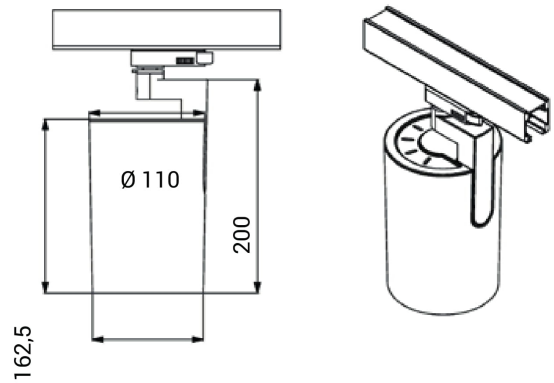

PRODUCT SHEET

Ray Mini

Art. no: 18156-5-20-2

Ledpro
by NORLUX

Ray Mini

Ray Mini uses the possibilities created by new technology. The LED driver is mounted inside the luminaire body. This gives us a slim design combined with a powerful lightoutput that can be easily adjusted in all directions to meet all needs. Ray Mini can be tilted 90 degrees and rotated 350 degrees its own axis. To create further opportunities to play with light you can mount a diffuser on the luminaire, this can be ordered separately.

SPECIFICATIONS

Lyskilde :	LED (built in)
Systemeffekt [W]:	23W
Fargetemperatur [K]:	Arctic White
Fargegjengivelse [CRI/Ra]:	95
Lumen LED (tc=25):	2155lm
Spredningsvinkel [°]:	20°
Optikk:	Clear
Dimmetype:	None
Spenning [V]:	230V 50Hz
Tilkobling:	Track 3-Circuit
Montering:	Tak, Skinne
Farge :	Black
Høyde [mm]:	200mm
Bredde [mm]:	110mm