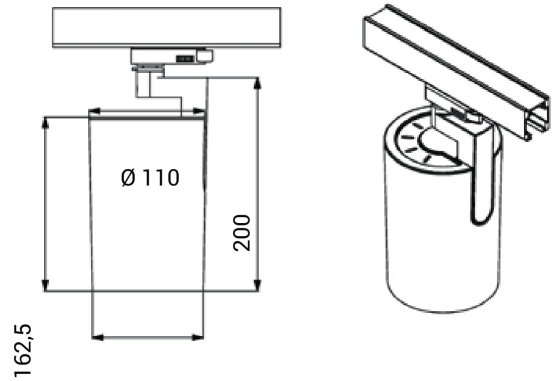

PRODUCT SHEET

Ray Mini

Art. no: 18156-5-40-2

Ledpro
by NORLUX

Ray Mini

Ray Mini uses the possibilities created by new technology. The LED driver is mounted inside the luminaire body. This gives us a slim design combined with a powerful lightoutput that can be easily adjusted in all directions to meet all needs. Ray Mini can be tilted 90 degrees and rotated 350 degrees its own axis. To create further opportunities to play with light you can mount a diffuser on the luminaire, this can be ordered separately.

SPECIFICATIONS

Lyskilde :	LED (built in)
Systemeffekt [W]:	23W
Fargetemperatur [K]:	Arctic White
Fargegjengivelse [CRI/Ra]:	95
Lumen LED (tc=25):	2155lm
Spredningsvinkel [°]:	40°
Optikk:	Clear
Dimmetype:	None
Spenning [V]:	230V 50Hz
Tilkobling:	Track 3-Circuit
Montering:	Tak, Skinne
Farge :	Black
Høyde [mm]:	200mm
Bredde [mm]:	110mm