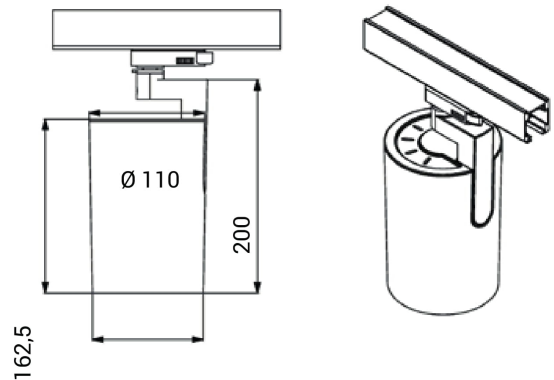

PRODUCT SHEET

Ray Mini

Art. no: 18156-5-40-3

Ledpro
by NORLUX

Ray Mini

Ray Mini uses the possibilities created by new technology. The LED driver is mounted inside the luminaire body. This gives us a slim design combined with a powerful lightoutput that can be easily adjusted in all directions to meet all needs. Ray Mini can be tilted 90 degrees and rotated 350 degrees its own axis. To create further opportunities to play with light you can mount a diffuser on the luminaire, this can be ordered separately.

SPECIFICATIONS

Lyskilde :	LED (built in)
Systemeffekt [W]:	23W
Fargetemperatur [K]:	Arctic White
Fargegjengivelse [CRI/Ra]:	95
Lumen LED (tc=25):	2155lm
Spredningsvinkel [°]:	40°
Optikk:	Clear
Dimmetype:	None
Spenning [V]:	230V 50Hz
Tilkobling:	Track 3-Circuit
Montering:	Tak, Skinne
Farge :	White
Høyde [mm]:	200mm
Bredde [mm]:	110mm