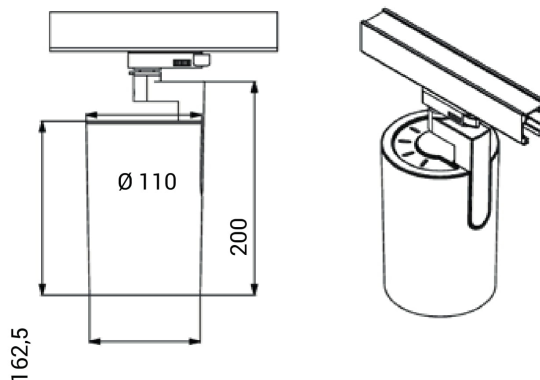

PRODUCT SHEET

Ray Mini

Art. no: 18158-6-20-3-ddd

Ledpro
by NORLUX

Ray Mini

Ray Mini uses the possibilities created by new technology. The LED driver is mounted inside the luminaire body. This gives us a slim design combined with a powerful lightoutput that can be easily adjusted in all directions to meet all needs. Ray Mini can be tilted 90 degrees and rotated 350 degrees its own axis. To create further opportunities to play with light you can mount a diffuser on the luminaire, this can be ordered separately.

SPECIFICATIONS

Lyskilde :	LED (built in)
Systemeffekt [W]:	23W
Fargetemperatur [K]:	3000K
Fargegjengivelse [CRI/Ra]:	90
Lumen LED (tc=25):	2900lm
Spredningsvinkel [°]:	20°
Optikk:	Clear
Dimmetype:	DALI
Spenning [V]:	230V 50Hz
Tilkobling:	Track 3-Circuit+dim
Montering:	Tak, Skinne
Fargetoleranse [SDCM]:	3
Farge :	White
Høyde [mm]:	200mm
Bredde [mm]:	110mm