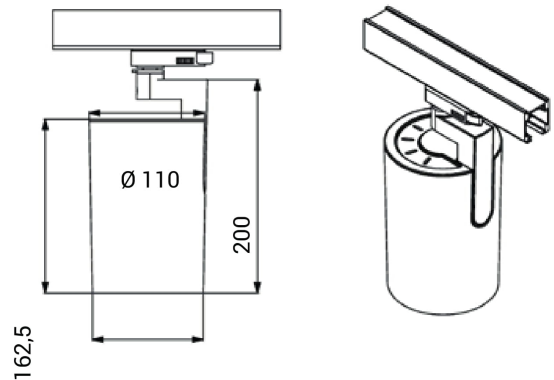

PRODUCT SHEET

Ray Mini

Art. no: 18158-6-20-3

Ledpro
by NORLUX

Ray Mini

Ray Mini uses the possibilities created by new technology. The LED driver is mounted inside the luminaire body. This gives us a slim design combined with a powerful lightoutput that can be easily adjusted in all directions to meet all needs. Ray Mini can be tilted 90 degrees and rotated 350 degrees its own axis. To create further opportunities to play with light you can mount a diffuser on the luminaire, this can be ordered separately.

SPECIFICATIONS

Lyskilde :	LED (built in)
Systemeffekt [W]:	23W
Fargetemperatur [K]:	3000K
Fargegjengivelse [CRI/Ra]:	90
Lumen LED (tc=25):	2900lm
Spredningsvinkel [°]:	20°
Optikk:	Clear
Dimmetype:	None
Spenning [V]:	230V 50Hz
Tilkobling:	Track 3-Circuit+dim
Montering:	Tak, Skinne
Fargetoleranse [SDCM]:	3
Farge :	White
Høyde [mm]:	200mm
Bredde [mm]:	110mm