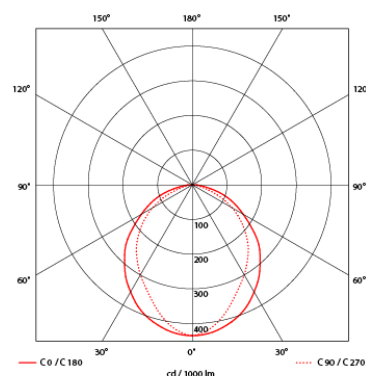

Linea Extrude

19035-01-3

Linea is a luminaire for indoor use and is designed to be mounted in a wide range of installations. With its slim design and high light output this is a very interesting luminaire that is used in a wide range of retail and commercial installations, demanding a visually good design. The track mounted version is very easy to move around in the premises. Linea Extrude is available in three different colors

Lightsource Type:	LED (built in)
System Power [W]:	38W
CCT (Color Temperature):	3000K
CRI / Ra:	80
Lumen Output:	3855lm
Lumen LED (tc=25):	4285lm
Beam Angle:	90
Lens (Diffuser):	Opal
Dimming:	None
System Voltage [V]:	230V 50Hz
Connection:	Track 3-Circuit
Mounting:	Ceiling, Track
Lumen/W:	101lm/W
Color:	White
Length [mm]:	1150mm
Height [mm]:	75mm
Width [mm]:	80mm
Weight [kg]:	2550kg