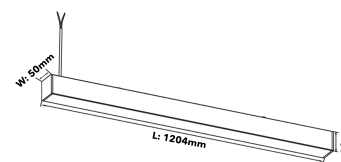

Linear Switch

19041-01-3

Lightsource Type:	LED (built in)
System Power [W]:	36W
CCT (Color Temperature):	30/35/4000
CRI / Ra:	80
Lumen Output:	3230 (4000K)lm
Lumen LED (tc=25):	4300lm
Beam Angle:	110°
Lens (Diffuser):	Opal
Dimming:	None
System Voltage [V]:	230V 50Hz
Connection:	Track 3-Circuit
Mounting:	Ceiling, Track
Lumen/W:	90lm/W
Color:	White
Length [mm]:	1204mm
Height [mm]:	140mm
Width [mm]:	50mm
Weight [kg]:	3,5kg