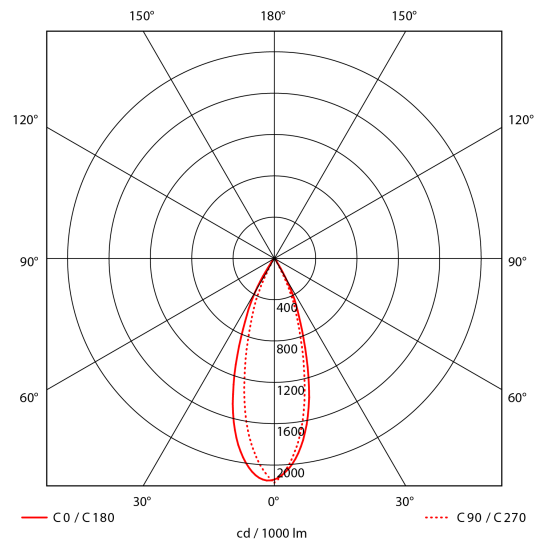

PRODUCT SHEET

Acrux Adjustable
Art. no: 2102-36-2

Lighting Solutions

Acrux Adjustable

82-88mm

SPECIFICATIONS

Lightsource Type:	LED (built in)
System Power [W]:	10W
CCT (Color Temperature):	2700K
CRI / Ra:	90
Lumen Output:	650lm
Lumen LED (tc=25):	650lm
Beam Angle:	36°
Lens (Diffuser):	Clear
Dimming:	Phase-Cut
System Voltage [V]:	230V 50Hz
Connection:	QuickConnect
Mounting:	Recessed, Ceiling
Cut-out [mm]:	Ø82-Ø88mm
Lifetime [h]:	L80B10: 50.000h
Lumen/W:	61lm/W
MacAdam (SDCM):	3
Color:	Black
Height [mm]:	55mm
Width [mm]:	95mm
To be recessed in insulation:	No