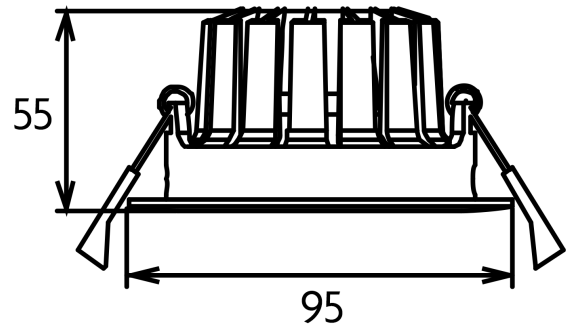

PRODUCT SHEET

Acrux Adjustable
Art. no: 2102-36-2

Lighting Solutions

Acrux Adjustable

82-88mm

SPECIFICATIONS

Lightsource Type:	LED (built in)
System Power [W]:	10W
CCT (Color Temperature):	2700K
CRI / Ra:	90
Lumen Output:	650lm
Lumen LED (tc=25):	650lm
Beam Angle:	36°
Lens (Diffuser):	Clear
Dimming:	Phase-Cut
System Voltage [V]:	230V 50Hz
Connection:	QuickConnect
Mounting:	Recessed, Ceiling
Cut-out [mm]:	Ø82-Ø88mm
Lifetime [h]:	L80B10: 50.000h
Lumen/W:	61lm/W
MacAdam (SDCM):	3
Color:	Black
Height [mm]:	55mm
Width [mm]:	95mm
To be recessed in insulation:	No

Adjustable downlight with IP54 classification. Low glare and secluded light source and with modern reflector. Suitable for all rooms included bathroom. Complete with dimmable driver and quick connect for easy installation.