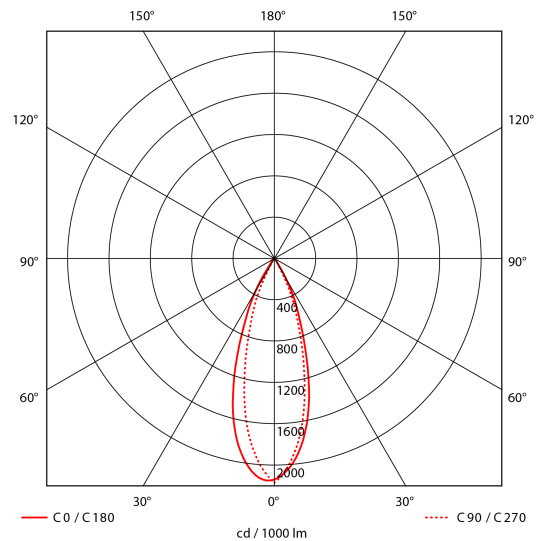

PRODUCT SHEET

Acrux Adjustable
Art. no: 2102-36-3

Lighting Solutions

Acrux Adjustable

82-88mm

SPECIFICATIONS

Lightsource Type:	LED (built in)
System Power [W]:	10W
CCT (Color Temperature):	2700K
CRI / Ra:	90
Lumen Output:	650lm
Lumen LED (tc=25):	650lm
Beam Angle:	36°
Lens (Diffuser):	Clear
Dimming:	Phase-Cut
System Voltage [V]:	230V 50Hz
Connection:	QuickConnect
Mounting:	Recessed, Ceiling
Cut-out [mm]:	Ø82-Ø88mm
Lifetime [h]:	L80B10: 50.000h
Lumen/W:	61lm/W
MacAdam (SDCM):	3
Color:	White
Height [mm]:	55mm
Width [mm]:	95mm
To be recessed in insulation:	No