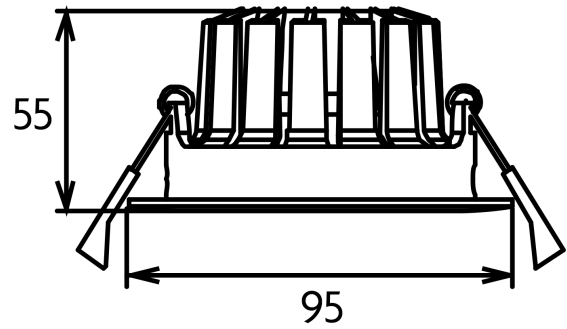

PRODUCT SHEET

Acrux Adjustable
Art. no: 2102-36-3

Lighting Solutions

Acrux Adjustable

82-88mm

SPECIFICATIONS

Lightsource Type:	LED (built in)
System Power [W]:	10W
CCT (Color Temperature):	2700K
CRI / Ra:	90
Lumen Output:	650lm
Lumen LED (tc=25):	650lm
Beam Angle:	36°
Lens (Diffuser):	Clear
Dimming:	Phase-Cut
System Voltage [V]:	230V 50Hz
Connection:	QuickConnect
Mounting:	Recessed, Ceiling
Cut-out [mm]:	Ø82-Ø88mm
Lifetime [h]:	L80B10: 50.000h
Lumen/W:	61lm/W
MacAdam (SDCM):	3
Color:	White
Height [mm]:	55mm
Width [mm]:	95mm
To be recessed in insulation:	No

Adjustable downlight with IP54 classification. Low glare and secluded light source and with modern reflector. Suitable for all rooms included bathroom. Complete with dimmable driver and quick connect for easy installation.