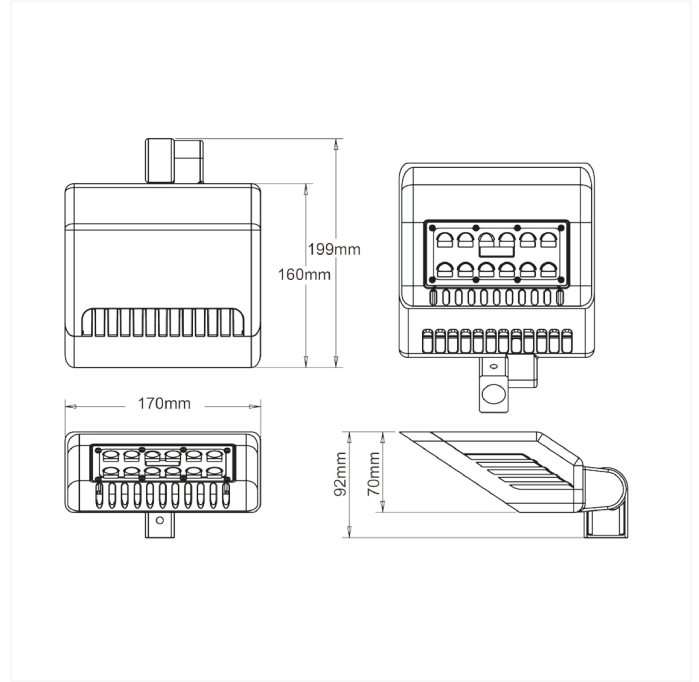

FDV SPEC SHEET

Sign Today
Art. no: 2127-2

Lighting Solutions

Sign Today

Art. no: 2127-2

LIGHT TECHNICAL

Lightsource Type:	LED (built in)
Lumen Output:	3600
Lumen LED (tc=25):	4000
Beam Angle:	150°X60°
CCT (Color Temperature):	4000
CRI / Ra:	70
Color Code:	740
Lens (Diffuser):	Clear

MOUNTING / CONNECTION

Connection:	Terminal
Mounting:	Surface, Wall, Sign

ELECTRICAL DATA

Dimming:	None
System Power [W]:	40
System Voltage [V]:	230V 50Hz
Protection Class:	1
Socket / Cap-Base:	N/A

FDV SPEC SHEET

Length [mm]: 170

Height [mm]: 199

Width [mm]: 92

Weight [kg]: 1,1