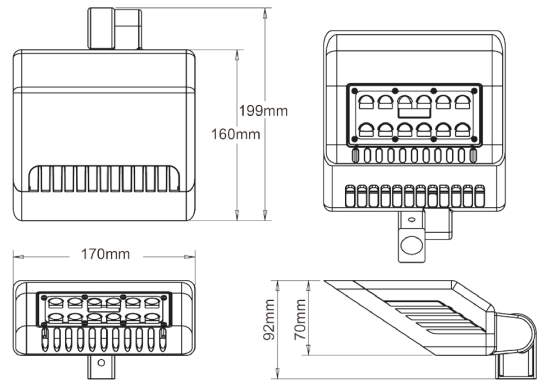

PRODUCT SHEET

Sign Today
Art. no: 2127-2

Lighting Solutions

Sign Today

SPECIFICATIONS

Lightsource Type:	LED (built in)
System Power [W]:	40W
CCT (Color Temperature):	4000K
CRI / Ra:	70
Lumen Output:	3600lm
Lumen LED (tc=25):	4000lm
Beam Angle:	150°X60°
Lens (Diffuser):	Clear
Dimming:	None
System Voltage [V]:	230V 50Hz
Connection:	Terminal
Mounting:	Surface, Wall, Sign
Lumen/W:	87lm/W
Color:	Black
Length [mm]:	170mm
Height [mm]:	199mm
Width [mm]:	92mm
Weight [kg]:	1,1kg

Sign Today Signage Lighting with LED at a very favorable price. Switching to LED-based signage illumination eliminates the constant work of changing of light bulb. Sign Today comes with a 150x60 degree beam angle. This gives a uniform light of 3.5 meters wide.. The luminaire is manufactured in die cast aluminum. Sign Today has built-in LED driver and comes with 1m cable. 50cm stick or wall bracket must be ordered separately. See accessories for options.