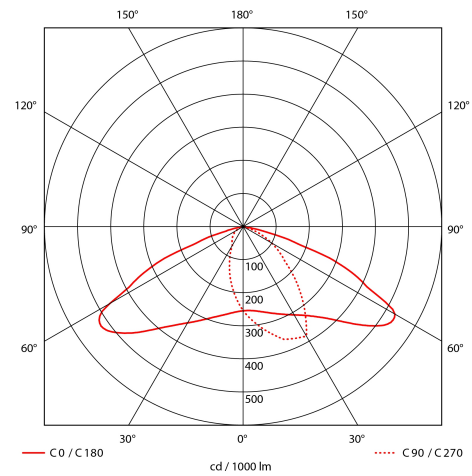

PRODUCT SHEET

Sign Today
Art. no: 2127-2

Lighting Solutions

Sign Today

SPECIFICATIONS

Lightsource Type:	LED (built in)
System Power [W]:	40W
CCT (Color Temperature):	4000K
CRI / Ra:	70
Lumen Output:	3600lm
Lumen LED (tc=25):	4000lm
Beam Angle:	150°X60°
Lens (Diffuser):	Clear
Dimming:	None
System Voltage [V]:	230V 50Hz
Connection:	Terminal
Mounting:	Surface, Wall, Sign
Lumen/W:	87lm/W
Color:	Black
Length [mm]:	170mm
Height [mm]:	199mm
Width [mm]:	92mm
Weight [kg]:	1,1kg

Sign Today Signage Lighting with LED at a very favorable price. Switching to LED-based signage illumination eliminates the constant work of changing of light bulb. Sign Today comes with a 150x60 degree beam angle. This gives a uniform light of 3.5 meters wide.. The luminaire is manufactured in die cast aluminum. Sign Today has built-in LED driver and comes with 1m cable. 50cm stick or wall bracket must be ordered separately. See accessories for options.