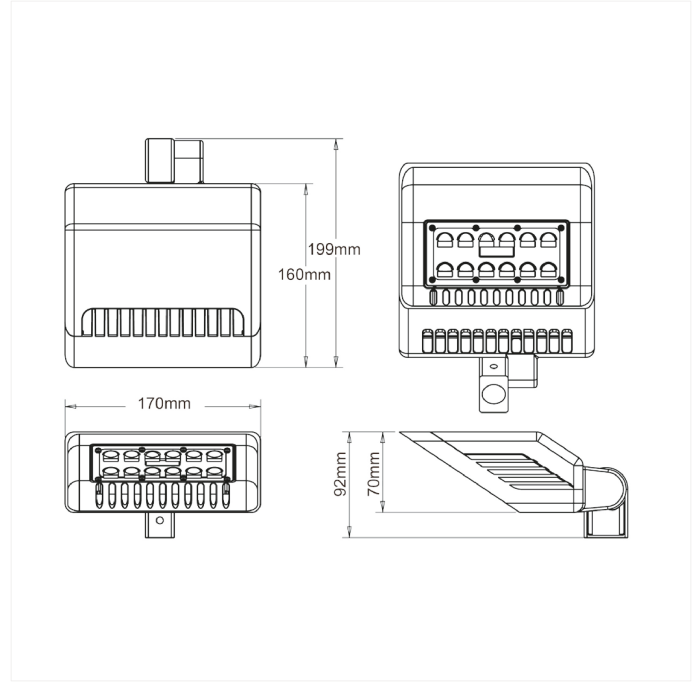

FDV SPEC SHEET

Sign Today
Art. no: 2127-3

Lighting Solutions

Sign Today

Art. no: 2127-3

LIGHT TECHNICAL

Lightsource Type:	LED (built in)
Lumen Output:	3600
Lumen LED (tc=25):	4000
Beam Angle:	150°X60°
CCT (Color Temperature):	4000
CRI / Ra:	70
Color Code:	740
Lens (Diffuser):	Clear

MOUNTING / CONNECTION

Connection:	Terminal
Mounting:	Surface, Wall, Sign

ELECTRICAL DATA

Dimming:	None
System Power [W]:	40
System Voltage [V]:	230V 50Hz
Protection Class:	1
Socket / Cap-Base:	N/A