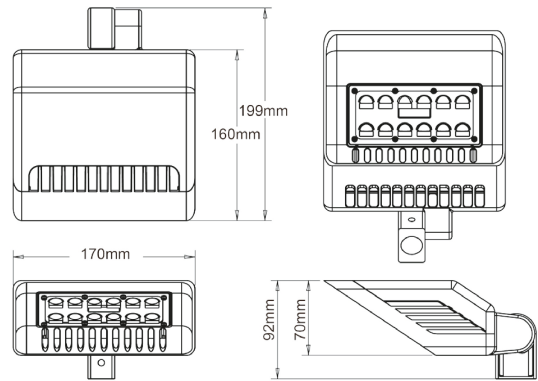

PRODUCT SHEET

Sign Today
Art. no: 2127-3

Lighting Solutions

Sign Today

SPECIFICATIONS

Lightsource Type:	LED (built in)
System Power [W]:	40W
CCT (Color Temperature):	4000K
CRI / Ra:	70
Lumen Output:	3600lm
Lumen LED (tc=25):	4000lm
Beam Angle:	150°X60°
Lens (Diffuser):	Clear
Dimming:	None
System Voltage [V]:	230V 50Hz
Connection:	Terminal
Mounting:	Surface, Wall, Sign
Lumen/W:	87lm/W
Color:	White
Length [mm]:	170mm
Height [mm]:	199mm
Width [mm]:	92mm
Weight [kg]:	1,1kg

Sign Today Signage Lighting with LED at a very favorable price. Switching to LED-based signage illumination eliminates the constant work of changing of light bulb. Sign Today comes with a 150x60 degree beam angle. This gives a uniform light of 3.5 meters wide.. The luminaire is manufactured in die cast aluminum. Sign Today has built-in LED driver and comes with 1m cable. 50cm stick or wall bracket must be ordered separately. See accessories for options.