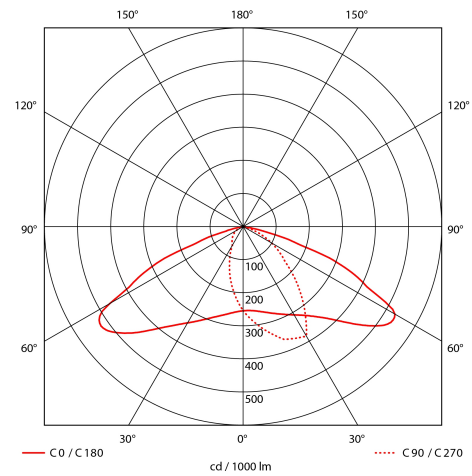

PRODUCT SHEET

Sign Today
Art. no: 2127-3

Lighting Solutions

Sign Today

SPECIFICATIONS

Lightsource Type:	LED (built in)
System Power [W]:	40W
CCT (Color Temperature):	4000K
CRI / Ra:	70
Lumen Output:	3600lm
Lumen LED (tc=25):	4000lm
Beam Angle:	150°X60°
Lens (Diffuser):	Clear
Dimming:	None
System Voltage [V]:	230V 50Hz
Connection:	Terminal
Mounting:	Surface, Wall, Sign
Lumen/W:	87lm/W
Color:	White
Length [mm]:	170mm
Height [mm]:	199mm
Width [mm]:	92mm
Weight [kg]:	1,1kg

Sign Today Signage Lighting with LED at a very favorable price. Switching to LED-based signage illumination eliminates the constant work of changing of light bulb. Sign Today comes with a 150x60 degree beam angle. This gives a uniform light of 3.5 meters wide.. The luminaire is manufactured in die cast aluminum. Sign Today has built-in LED driver and comes with 1m cable. 50cm stick or wall bracket must be ordered separately. See accessories for options.