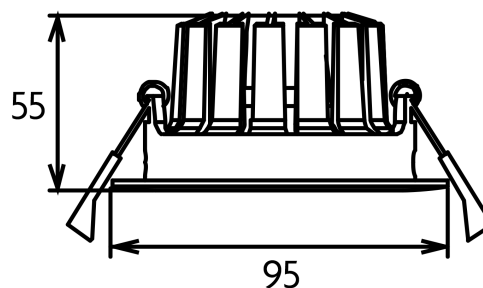

# Acrux Adjustable

 82-88mm

**PRODUCT NO.:** 2302-36-3

**LIGHT TECHNICAL**

Lightsource Type:	LED (built in)
Lumen Output:	790
Lumen LED (tc=25):	850
Beam Angle:	36°
CCT (Color Temperature):	3000
CRI / Ra:	90
Color Code:	930
MacAdam (SDCM):	3
Lens (Diffuser):	Clear

**MOUNTING / CONNECTION**

Connection:	QuickConnect
Cut-out [mm]:	82-88
Mounting:	Ceiling, Recessed

**PRODUCT**

To be recessed in insulation:	No
Ingress Protection:	IP54
Impact Protection:	IK06
Lifetime [h]:	L80B10: 50.000
Color:	White
RAL:	RAL9016
Height [mm]:	55

Width [mm]:

95