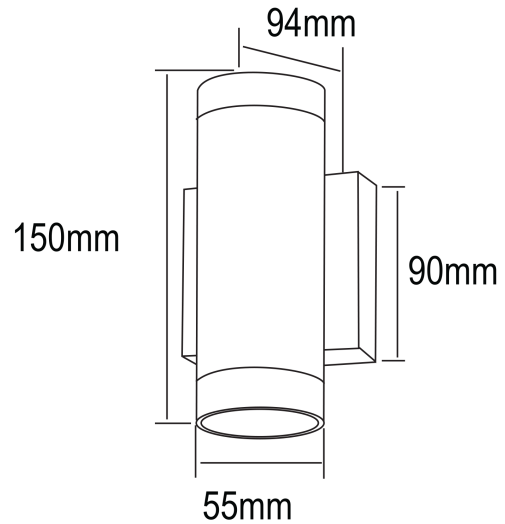

Gunnsy Up&Down

PRODUCT NO.:	2313-6-5	IP55	230V 50Hz				
LIGHT TECHNICAL		ELECTRICAL DATA					
Lightsource Type:	LED (built in)	Dimming:	Phase-Cut				
Lumen Output:	436	System Power [W]:	2x6				
Lumen LED (tc=25):	750	System Voltage [V]:	230V 50Hz				
Beam Angle:	35°	Protection Class:	1				
CCT (Color Temperature):	3000						
CRI / Ra:	80						
Color Code:	830						
Lens (Diffuser):	Clear						
MOUNTING / CONNECTION							
Connection:	Terminal						
Mounting:	Wall, Surface						
PRODUCT							
Ingress Protection:	IP55						
Length [mm]:	94						
Height [mm]:	150						
Width [mm]:	55						