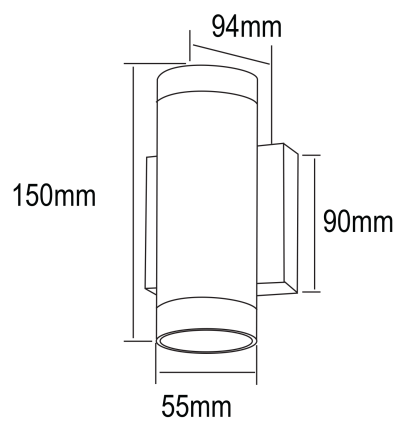

Gunnsy Up&Down

2313-6-5

Lightsource Type:	LED (built in)
System Power [W]:	2x6W
CCT (Color Temperature):	3000K
CRI / Ra:	80
Lumen Output:	436lm
Lumen LED (tc=25):	750lm
Beam Angle:	35°
Lens (Diffuser):	Clear
Dimming:	Phase-Cut
System Voltage [V]:	230V 50Hz
Connection:	Terminal
Mounting:	Wall, Surface
Length [mm]:	94mm
Height [mm]:	150mm
Width [mm]:	55mm