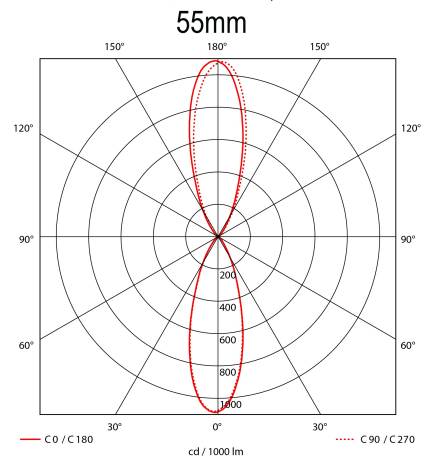

Gunnsy Up&Down

2313-6-5

Lightsource Type:	LED (built in)
System Power [W]:	2x6W
CCT (Color Temperature):	3000K
CRI / Ra:	80
Lumen Output:	436lm
Lumen LED (tc=25):	750lm
Beam Angle:	35°
Lens (Diffuser):	Clear
Dimming:	Phase-Cut
System Voltage [V]:	230V 50Hz
Connection:	Terminal
Mounting:	Wall, Surface
Length [mm]:	94mm
Height [mm]:	150mm
Width [mm]:	55mm