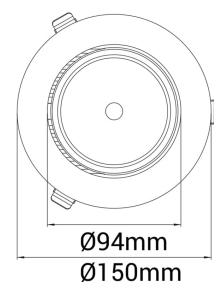

# Seta Mini

 140mm

**PRODUCT NO.:** 30310-6-20-2

**LIGHT TECHNICAL**

Lightsource Type:	LED (built in)
Lumen Output:	3458
Lumen LED (tc=25):	3850
Beam Angle:	20°
CCT (Color Temperature):	2700
CRI / Ra:	80
Color Code:	827
MacAdam (SDCM):	3
Lens (Diffuser):	Clear

**MOUNTING / CONNECTION**

Connection:	18i3 Quick connection
Cut-out [mm]:	140
Mounting:	Ceiling, Recessed

**PRODUCT**

To be recessed in insulation:	Not applicable
Ingress Protection:	IP20
Lifetime [h]:	L80B10: 50.000
Color:	Black
Length [mm]:	150
Height [mm]:	112
Width [mm]:	150

Weight [kg]:

0,95