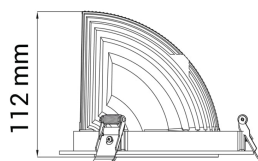

# Seta Mini

 140mm

**PRODUCT NO.:** 30310-6-20-2

**LIGHT TECHNICAL**

Lightsource Type:	LED (built in)
Lumen Output:	3458
Lumen LED (tc=25):	3850
Beam Angle:	20°
CCT (Color Temperature):	2700
CRI / Ra:	80
Color Code:	827
MacAdam (SDCM):	3
Lens (Diffuser):	Clear

**MOUNTING / CONNECTION**

Connection:	18i3 Quick connection
Cut-out [mm]:	140
Mounting:	Ceiling, Recessed

**PRODUCT**

To be recessed in insulation:	Not applicable
Ingress Protection:	IP20
Lifetime [h]:	L80B10: 50.000
Color:	Black
Length [mm]:	150
Height [mm]:	112
Width [mm]:	150