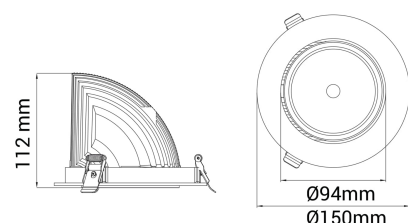

Seta Mini

30310-6-20-2

Seta Mini is a small and very flexible LED downlight offering great number of adjustment possibilities. The Seta Mini is supplied with a cable connector type 18i3- and can be delivered with a variety of connector options. The downlight is available in three different colors and with a wide range of reflectors. Rotatable 350° and tiltable 70°.

 140mm

Lightsource Type:	LED (built in)
System Power [W]:	28W
CCT (Color Temperature):	2700K
CRI / Ra:	80
Lumen Output:	3458lm
Lumen LED (tc=25):	3850lm
Beam Angle:	20°
Lens (Diffuser):	Clear
Dimming:	None
System Voltage [V]:	230V 50Hz
Connection:	18i3 Quick connection
Mounting:	Ceiling, Recessed
Cut-out [mm]:	140mm
Lifetime [h]:	L80B10: 50.000h
Lumen/W:	124lm/W
UGR (<=):	17
MacAdam (SDCM):	3
Color:	Black
Length [mm]:	150mm
Height [mm]:	112mm
Width [mm]:	150mm
Weight [kg]:	0,95kg
To be recessed in insulation:	Not applicable