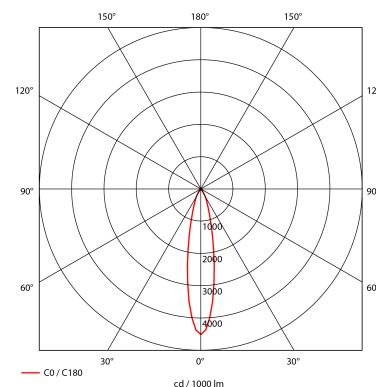

Seta Mini

30310-6-20-2

Seta Mini is a small and very flexible LED downlight offering great number of adjustment possibilities. The Seta Mini is supplied with a cable connector type 18i3- and can be delivered with a variety of connector options. The downlight is available in three different colors and with a wide range of reflectors. Rotatable 350° and tiltable 70°.

 140mm

Lightsource Type:	LED (built in)
System Power [W]:	28W
CCT (Color Temperature):	2700K
CRI / Ra:	80
Lumen Output:	3458lm
Lumen LED (tc=25):	3850lm
Beam Angle:	20°
Lens (Diffuser):	Clear
Dimming:	None
System Voltage [V]:	230V 50Hz
Connection:	18i3 Quick connection
Mounting:	Ceiling, Recessed
Cut-out [mm]:	140mm
Lifetime [h]:	L80B10: 50.000h
Lumen/W:	124lm/W
UGR (<=):	17
MacAdam (SDCM):	3
Color:	Black
Length [mm]:	150mm
Height [mm]:	112mm
Width [mm]:	150mm
Weight [kg]:	0,95kg
To be recessed in insulation:	Not applicable