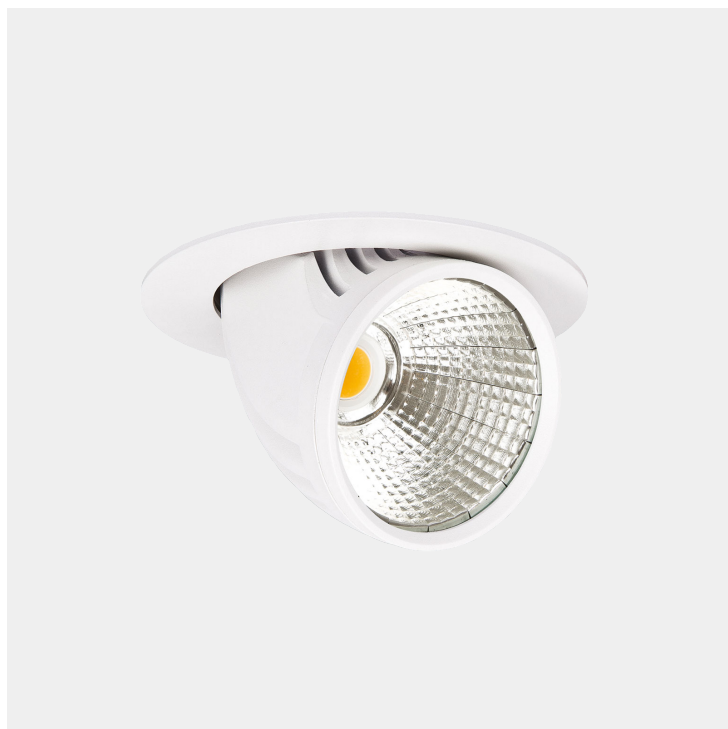

Seta Mini

30310-6-20-2

Seta Mini is a small and very flexible LED downlight offering great number of adjustment possibilities. The Seta Mini is supplied with a cable connector type 18i3- and can be delivered with a variety of connector options. The downlight is available in three different colors and with a wide range of reflectors. Rotatable 350° and tiltable 70°.

 140mm

Lightsource Type:	LED (built in)
System Power [W]:	28W
CCT (Color Temperature):	2700K
CRI / Ra:	80
Lumen Output:	3458lm
Lumen LED (tc=25):	3850lm
Beam Angle:	20°
Lens (Diffuser):	Clear
Dimming:	None
System Voltage [V]:	230V 50Hz
Connection:	18i3 Quick connection
Mounting:	Ceiling, Recessed
Cut-out [mm]:	140mm
Lifetime [h]:	L80B10: 50.000h
Lumen/W:	124lm/W
UGR (<=):	17
MacAdam (SDCM):	3
Color:	Black
Length [mm]:	150mm
Height [mm]:	112mm
Width [mm]:	150mm
Weight [kg]:	0,95kg
To be recessed in insulation:	Not applicable