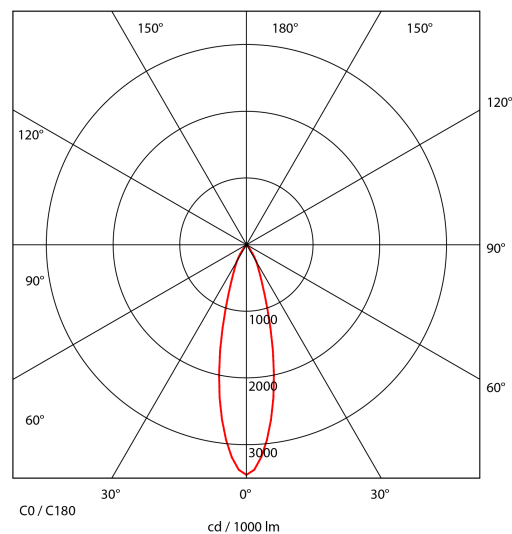

PRODUCT SHEET

Seta Mini

Art. no: 30310-6-30-3

Lighting Solutions

Seta Mini

140mm

SPECIFICATIONS

Lightsource Type:	LED (built in)
System Power [W]:	28W
CCT (Color Temperature):	2700K
CRI / Ra:	80
Lumen Output:	3574lm
Lumen LED (tc=25):	3850lm
Beam Angle:	30°
Lens (Diffuser):	Clear
Dimming:	None
System Voltage [V]:	230V 50Hz
Connection:	18i3 Quick connection
Mounting:	Ceiling, Recessed
Cut-out [mm]:	140mm
Lifetime [h]:	L80B10: 50.000h
Lumen/W:	128lm/W
UGR (<=):	17
MacAdam (SDCM):	3
Color:	White
Length [mm]:	150mm
Height [mm]:	112mm
Width [mm]:	150mm
Weight [kg]:	0,95kg
To be recessed in insulation:	Not applicable

Seta Mini is a small and very flexible LED downlight offering great number of adjustment possibilities. The Seta Mini is supplied with a cable connector type 18i3- and can be delivered with a variety of connector options. The downlight is available in three different colors and with a wide range of reflectors. Rotatable 350° and tiltable 70°.