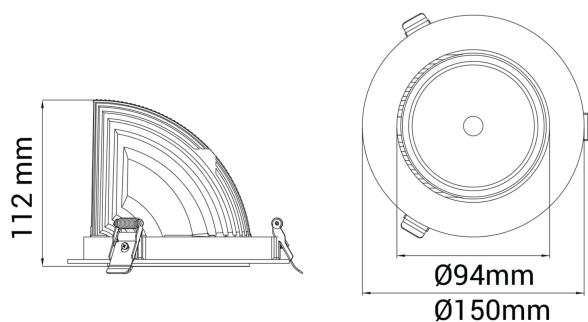

PRODUCT SHEET

Seta Mini

Art. no: 30310-6-30-3

Lighting Solutions

Seta Mini

140mm

SPECIFICATIONS

Lightsource Type:	LED (built in)
System Power [W]:	28W
CCT (Color Temperature):	2700K
CRI / Ra:	80
Lumen Output:	3574lm
Lumen LED (tc=25):	3850lm
Beam Angle:	30°
Lens (Diffuser):	Clear
Dimming:	None
System Voltage [V]:	230V 50Hz
Connection:	18i3 Quick connection
Mounting:	Ceiling, Recessed
Cut-out [mm]:	140mm
Lifetime [h]:	L80B10: 50.000h
Lumen/W:	128lm/W
UGR (<=):	17
MacAdam (SDCM):	3
Color:	White
Length [mm]:	150mm
Height [mm]:	112mm
Width [mm]:	150mm
Weight [kg]:	0,95kg
To be recessed in insulation:	Not applicable

Seta Mini is a small and very flexible LED downlight offering great number of adjustment possibilities. The Seta Mini is supplied with a cable connector type 18i3- and can be delivered with a variety of connector options. The downlight is available in three different colors and with a wide range of reflectors. Rotatable 350° and tiltable 70°.