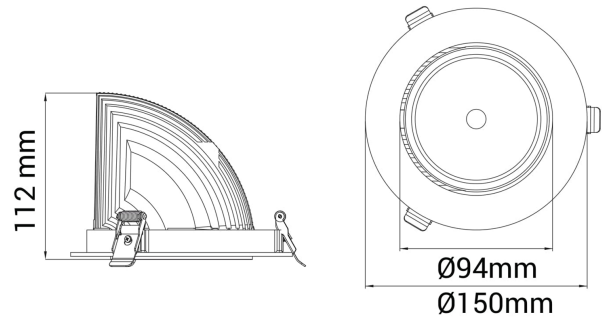

PRODUCT SHEET

Seta Mini

Art. no: 30318-6-20-1

Lighting Solutions

Seta Mini

 140mm

SPECIFICATIONS

Lightsource Type:	LED (built in)
System Power [W]:	28W
CCT (Color Temperature):	3000K
CRI / Ra:	80
Lumen Output:	3565lm
Lumen LED (tc=25):	3950lm
Beam Angle:	20°
Lens (Diffuser):	Clear
Dimming:	None
System Voltage [V]:	230V 50Hz
Connection:	18i3 Quick connection
Mounting:	Ceiling, Recessed
Cut-out [mm]:	140mm
Lifetime [h]:	L80B10: 50.000h
Lumen/W:	127lm/W
UGR (<=):	17
MacAdam (SDCM):	3
Color:	Grey
Length [mm]:	150mm
Height [mm]:	112mm
Width [mm]:	150mm
Weight [kg]:	0,95kg
To be recessed in insulation:	Not applicable

Seta Mini is a small and very flexible LED downlight offering great number of adjustment possibilities. The Seta Mini is supplied with a cable connector type 18i3- and can be delivered with a variety of connector options. The downlight is available in three different colors and with a wide range of reflectors. Rotatable 350° and tiltable 70°.