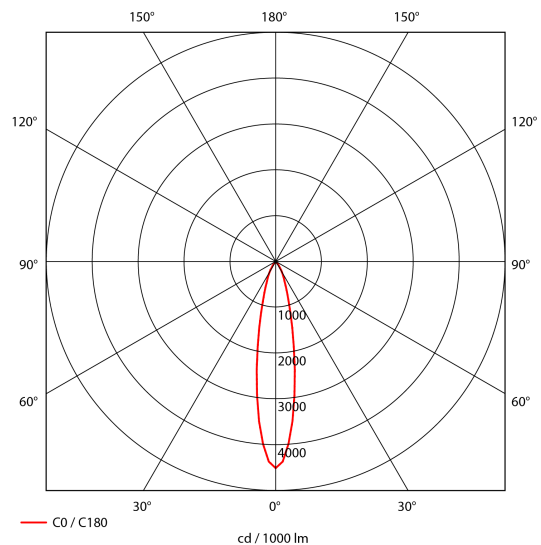

PRODUCT SHEET

Seta Mini

Art. no: 30318-6-20-1

Lighting Solutions

Seta Mini

 140mm

SPECIFICATIONS

Lightsource Type:	LED (built in)
System Power [W]:	28W
CCT (Color Temperature):	3000K
CRI / Ra:	80
Lumen Output:	3565lm
Lumen LED (tc=25):	3950lm
Beam Angle:	20°
Lens (Diffuser):	Clear
Dimming:	None
System Voltage [V]:	230V 50Hz
Connection:	18i3 Quick connection
Mounting:	Ceiling, Recessed
Cut-out [mm]:	140mm
Lifetime [h]:	L80B10: 50.000h
Lumen/W:	127lm/W
UGR (<=):	17
MacAdam (SDCM):	3
Color:	Grey
Length [mm]:	150mm
Height [mm]:	112mm
Width [mm]:	150mm
Weight [kg]:	0,95kg
To be recessed in insulation:	Not applicable

Seta Mini is a small and very flexible LED downlight offering great number of adjustment possibilities. The Seta Mini is supplied with a cable connector type 18i3- and can be delivered with a variety of connector options. The downlight is available in three different colors and with a wide range of reflectors. Rotatable 350° and tiltable 70°.