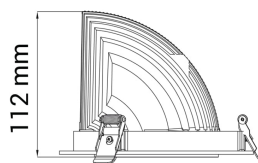

Seta Mini

 140mm

PRODUCT NO.: 30318-6-20-3

LIGHT TECHNICAL

Lightsource Type:	LED (built in)
Lumen Output:	3565
Lumen LED (tc=25):	3950
Beam Angle:	20°
CCT (Color Temperature):	3000
CRI / Ra:	80
Color Code:	830
MacAdam (SDCM):	3
Lens (Diffuser):	Clear

MOUNTING / CONNECTION

Connection:	18i3 Quick connection
Cut-out [mm]:	140
Mounting:	Ceiling, Recessed

PRODUCT

To be recessed in insulation:	Not applicable
Ingress Protection:	IP20
Lifetime [h]:	L80B10: 50.000
Color:	White
Length [mm]:	150
Height [mm]:	112
Width [mm]:	150