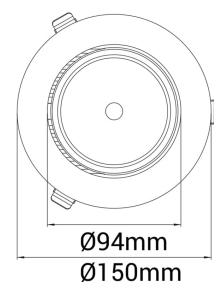

Seta Mini

 140mm

PRODUCT NO.: 30318-6-20-3

LIGHT TECHNICAL

Lightsource Type:	LED (built in)
Lumen Output:	3565
Lumen LED (tc=25):	3950
Beam Angle:	20°
CCT (Color Temperature):	3000
CRI / Ra:	80
Color Code:	830
MacAdam (SDCM):	3
Lens (Diffuser):	Clear

MOUNTING / CONNECTION

Connection:	18i3 Quick connection
Cut-out [mm]:	140
Mounting:	Ceiling, Recessed

PRODUCT

To be recessed in insulation:	Not applicable
Ingress Protection:	IP20
Lifetime [h]:	L80B10: 50.000
Color:	White
Length [mm]:	150
Height [mm]:	112
Width [mm]:	150

Weight [kg]:

0,95