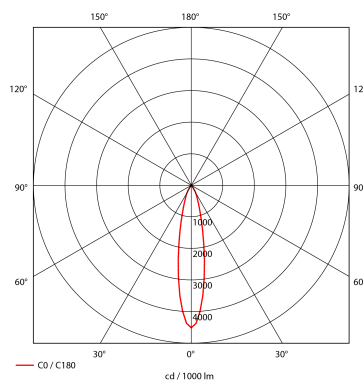

Seta Mini

30318-6-20-3

Seta Mini is a small and very flexible LED downlight offering great number of adjustment possibilities. The Seta Mini is supplied with a cable connector type 18i3- and can be delivered with a variety of connector options. The downlight is available in three different colors and with a wide range of reflectors. Rotatable 350° and tiltable 70°.

 140mm

| | |
|-------------------------------|-----------------------|
| Lightsource Type: | LED (built in) |
| System Power [W]: | 28W |
| CCT (Color Temperature): | 3000K |
| CRI / Ra: | 80 |
| Lumen Output: | 3565lm |
| Lumen LED (tc=25): | 3950lm |
| Beam Angle: | 20° |
| Lens (Diffuser): | Clear |
| Dimming: | None |
| System Voltage [V]: | 230V 50Hz |
| Connection: | 18i3 Quick connection |
| Mounting: | Ceiling, Recessed |
| Cut-out [mm]: | 140mm |
| Lifetime [h]: | L80B10: 50.000h |
| Lumen/W: | 127lm/W |
| UGR (<=): | 17 |
| MacAdam (SDCM): | 3 |
| Color: | White |
| Length [mm]: | 150mm |
| Height [mm]: | 112mm |
| Width [mm]: | 150mm |
| Weight [kg]: | 0,95kg |
| To be recessed in insulation: | Not applicable |