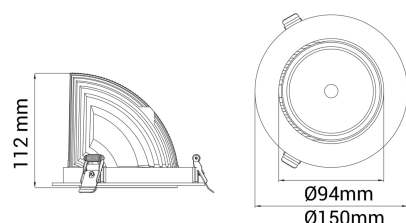

Seta Mini

30318-6-20-3

Seta Mini is a small and very flexible LED downlight offering great number of adjustment possibilities. The Seta Mini is supplied with a cable connector type 18i3- and can be delivered with a variety of connector options. The downlight is available in three different colors and with a wide range of reflectors. Rotatable 350° and tiltable 70°.

 140mm

| | |
|-------------------------------|-----------------------|
| Lightsource Type: | LED (built in) |
| System Power [W]: | 28W |
| CCT (Color Temperature): | 3000K |
| CRI / Ra: | 80 |
| Lumen Output: | 3565lm |
| Lumen LED (tc=25): | 3950lm |
| Beam Angle: | 20° |
| Lens (Diffuser): | Clear |
| Dimming: | None |
| System Voltage [V]: | 230V 50Hz |
| Connection: | 18i3 Quick connection |
| Mounting: | Ceiling, Recessed |
| Cut-out [mm]: | 140mm |
| Lifetime [h]: | L80B10: 50.000h |
| Lumen/W: | 127lm/W |
| UGR (<=): | 17 |
| MacAdam (SDCM): | 3 |
| Color: | White |
| Length [mm]: | 150mm |
| Height [mm]: | 112mm |
| Width [mm]: | 150mm |
| Weight [kg]: | 0,95kg |
| To be recessed in insulation: | Not applicable |