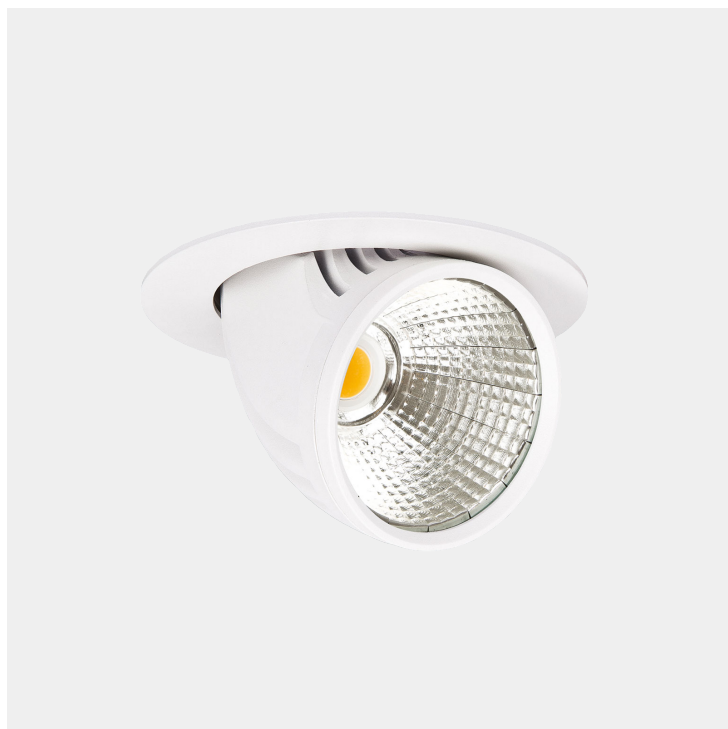

Seta Mini

30318-6-20-3

Seta Mini is a small and very flexible LED downlight offering great number of adjustment possibilities. The Seta Mini is supplied with a cable connector type 18i3- and can be delivered with a variety of connector options. The downlight is available in three different colors and with a wide range of reflectors. Rotatable 350° and tiltable 70°.

 140mm

| | |
|-------------------------------|-----------------------|
| Lightsource Type: | LED (built in) |
| System Power [W]: | 28W |
| CCT (Color Temperature): | 3000K |
| CRI / Ra: | 80 |
| Lumen Output: | 3565lm |
| Lumen LED (tc=25): | 3950lm |
| Beam Angle: | 20° |
| Lens (Diffuser): | Clear |
| Dimming: | None |
| System Voltage [V]: | 230V 50Hz |
| Connection: | 18i3 Quick connection |
| Mounting: | Ceiling, Recessed |
| Cut-out [mm]: | 140mm |
| Lifetime [h]: | L80B10: 50.000h |
| Lumen/W: | 127lm/W |
| UGR (<=): | 17 |
| MacAdam (SDCM): | 3 |
| Color: | White |
| Length [mm]: | 150mm |
| Height [mm]: | 112mm |
| Width [mm]: | 150mm |
| Weight [kg]: | 0,95kg |
| To be recessed in insulation: | Not applicable |