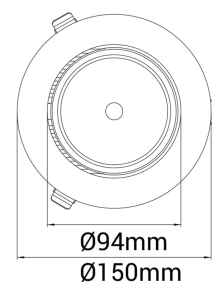

Seta Mini

 140mm

PRODUCT NO.: 30318-6-30-3

LIGHT TECHNICAL

Lightsource Type:	LED (built in)
Lumen Output:	3685
Lumen LED (tc=25):	3950
Beam Angle:	30°
CCT (Color Temperature):	3000
CRI / Ra:	80
Color Code:	830
MacAdam (SDCM):	3
Lens (Diffuser):	Clear

MOUNTING / CONNECTION

Connection:	18i3 Quick connection
Cut-out [mm]:	140
Mounting:	Ceiling, Recessed

PRODUCT

To be recessed in insulation:	Not applicable
Ingress Protection:	IP20
Lifetime [h]:	L80B10: 50.000
Color:	White
Length [mm]:	150
Height [mm]:	112
Width [mm]:	150

Weight [kg]:

0,95