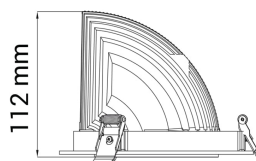

Seta Mini

 140mm

PRODUCT NO.: 30318-6-30-3

LIGHT TECHNICAL

Lightsource Type:	LED (built in)
Lumen Output:	3685
Lumen LED (tc=25):	3950
Beam Angle:	30°
CCT (Color Temperature):	3000
CRI / Ra:	80
Color Code:	830
MacAdam (SDCM):	3
Lens (Diffuser):	Clear

MOUNTING / CONNECTION

Connection:	18i3 Quick connection
Cut-out [mm]:	140
Mounting:	Ceiling, Recessed

PRODUCT

To be recessed in insulation:	Not applicable
Ingress Protection:	IP20
Lifetime [h]:	L80B10: 50.000
Color:	White
Length [mm]:	150
Height [mm]:	112
Width [mm]:	150