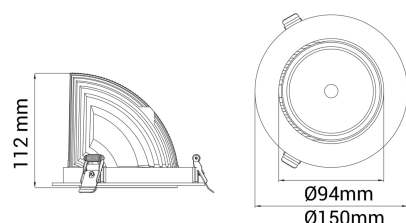

Seta Mini

30318-6-30-3

Seta Mini is a small and very flexible LED downlight offering great number of adjustment possibilities. The Seta Mini is supplied with a cable connector type 18i3- and can be delivered with a variety of connector options. The downlight is available in three different colors and with a wide range of reflectors. Rotatable 350° and tiltable 70°.

 140mm

Lightsource Type:	LED (built in)
System Power [W]:	28W
CCT (Color Temperature):	3000K
CRI / Ra:	80
Lumen Output:	3685lm
Lumen LED (tc=25):	3950lm
Beam Angle:	30°
Lens (Diffuser):	Clear
Dimming:	None
System Voltage [V]:	230V 50Hz
Connection:	18i3 Quick connection
Mounting:	Ceiling, Recessed
Cut-out [mm]:	140mm
Lifetime [h]:	L80B10: 50.000h
Lumen/W:	132lm/W
MacAdam (SDCM):	3
Color:	White
Length [mm]:	150mm
Height [mm]:	112mm
Width [mm]:	150mm
Weight [kg]:	0,95kg
To be recessed in insulation:	Not applicable