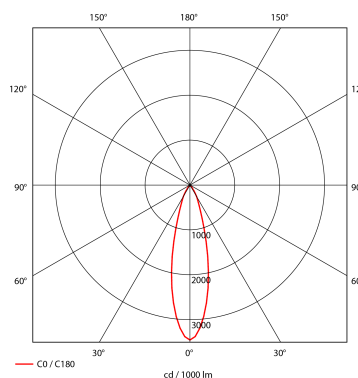

Seta Mini

30318-6-30-3

Seta Mini is a small and very flexible LED downlight offering great number of adjustment possibilities. The Seta Mini is supplied with a cable connector type 18i3- and can be delivered with a variety of connector options. The downlight is available in three different colors and with a wide range of reflectors. Rotatable 350° and tiltable 70°.

 140mm

Lightsource Type:	LED (built in)
System Power [W]:	28W
CCT (Color Temperature):	3000K
CRI / Ra:	80
Lumen Output:	3685lm
Lumen LED (tc=25):	3950lm
Beam Angle:	30°
Lens (Diffuser):	Clear
Dimming:	None
System Voltage [V]:	230V 50Hz
Connection:	18i3 Quick connection
Mounting:	Ceiling, Recessed
Cut-out [mm]:	140mm
Lifetime [h]:	L80B10: 50.000h
Lumen/W:	132lm/W
MacAdam (SDCM):	3
Color:	White
Length [mm]:	150mm
Height [mm]:	112mm
Width [mm]:	150mm
Weight [kg]:	0,95kg
To be recessed in insulation:	Not applicable