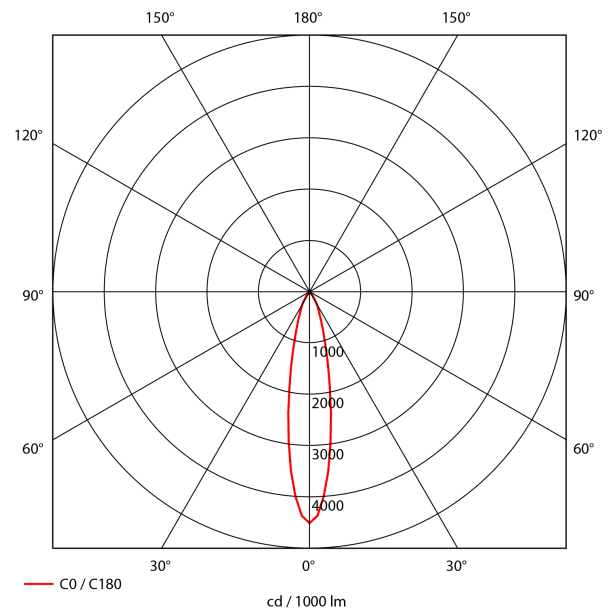

PRODUCT SHEET

Seta Mini

Art. no: 30318-7-20-1

Lighting Solutions

Seta Mini

 140mm

SPECIFICATIONS

Lightsource Type:	LED (built in)
System Power [W]:	27W
CCT (Color Temperature):	3000K
CRI / Ra:	80
Lumen Output:	3780lm
Lumen LED (tc=25):	4200lm
Beam Angle:	20°
Lens (Diffuser):	Clear
Dimming:	None
System Voltage [V]:	230V 50Hz
Connection:	18i3 Quick connection
Mounting:	Ceiling, Recessed
Cut-out [mm]:	140mm
Lifetime [h]:	L80B10: 50.000h
Lumen/W:	135lm/W
MacAdam (SDCM):	3
Color:	Grey
Length [mm]:	150mm
Height [mm]:	112mm
Width [mm]:	150mm
Weight [kg]:	0,95kg
To be recessed in insulation:	Not applicable

Seta Mini is a small and very flexible LED downlight offering great number of adjustment possibilities. The Seta Mini is supplied with a cable connector type 18i3- and can be delivered with a variety of connector options. The downlight is available in three different colors and with a wide range of reflectors. Rotatable 350° and tiltable 70°.