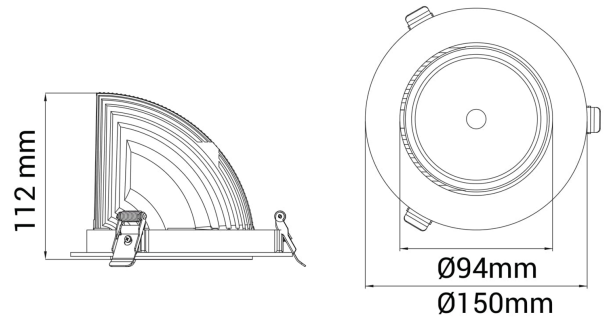

PRODUCT SHEET

Seta Mini

Art. no: 30318-7-20-1

Lighting Solutions

Seta Mini

 140mm

SPECIFICATIONS

Lightsource Type:	LED (built in)
System Power [W]:	27W
CCT (Color Temperature):	3000K
CRI / Ra:	80
Lumen Output:	3780lm
Lumen LED (tc=25):	4200lm
Beam Angle:	20°
Lens (Diffuser):	Clear
Dimming:	None
System Voltage [V]:	230V 50Hz
Connection:	18i3 Quick connection
Mounting:	Ceiling, Recessed
Cut-out [mm]:	140mm
Lifetime [h]:	L80B10: 50.000h
Lumen/W:	135lm/W
MacAdam (SDCM):	3
Color:	Grey
Length [mm]:	150mm
Height [mm]:	112mm
Width [mm]:	150mm
Weight [kg]:	0,95kg
To be recessed in insulation:	Not applicable

Seta Mini is a small and very flexible LED downlight offering great number of adjustment possibilities. The Seta Mini is supplied with a cable connector type 18i3- and can be delivered with a variety of connector options. The downlight is available in three different colors and with a wide range of reflectors. Rotatable 350° and tiltable 70°.