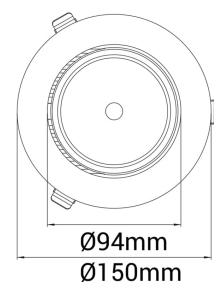

Seta Mini

 140mm

PRODUCT NO.: 30318-7-30-1

LIGHT TECHNICAL

Lightsource Type:	LED (built in)
Lumen Output:	3710
Lumen LED (tc=25):	4200
Beam Angle:	30°
CCT (Color Temperature):	3000
CRI / Ra:	80
Color Code:	830
MacAdam (SDCM):	3
Lens (Diffuser):	Clear

MOUNTING / CONNECTION

Connection:	18i3 Quick connection
Cut-out [mm]:	140
Mounting:	Ceiling, Recessed

PRODUCT

To be recessed in insulation:	Not applicable
Ingress Protection:	IP20
Lifetime [h]:	L80B10: 50.000
Color:	Grey
Length [mm]:	150
Height [mm]:	112
Width [mm]:	150

Weight [kg]:

0,95