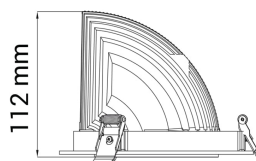

Seta Mini

 140mm

PRODUCT NO.: 30318-7-30-1

LIGHT TECHNICAL

Lightsource Type:	LED (built in)
Lumen Output:	3710
Lumen LED (tc=25):	4200
Beam Angle:	30°
CCT (Color Temperature):	3000
CRI / Ra:	80
Color Code:	830
MacAdam (SDCM):	3
Lens (Diffuser):	Clear

MOUNTING / CONNECTION

Connection:	18i3 Quick connection
Cut-out [mm]:	140
Mounting:	Ceiling, Recessed

PRODUCT

To be recessed in insulation:	Not applicable
Ingress Protection:	IP20
Lifetime [h]:	L80B10: 50.000
Color:	Grey
Length [mm]:	150
Height [mm]:	112
Width [mm]:	150