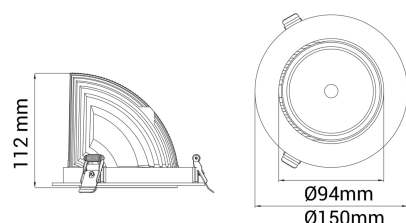

Seta Mini

30318-7-30-1

Seta Mini is a small and very flexible LED downlight offering great number of adjustment possibilities. The Seta Mini is supplied with a cable connector type 18i3- and can be delivered with a variety of connector options. The downlight is available in three different colors and with a wide range of reflectors. Rotatable 350° and tiltable 70°.

 140mm

Lightsource Type:	LED (built in)
System Power [W]:	27W
CCT (Color Temperature):	3000K
CRI / Ra:	80
Lumen Output:	3710lm
Lumen LED (tc=25):	4200lm
Beam Angle:	30°
Lens (Diffuser):	Clear
Dimming:	None
System Voltage [V]:	230V 50Hz
Connection:	18i3 Quick connection
Mounting:	Ceiling, Recessed
Cut-out [mm]:	140mm
Lifetime [h]:	L80B10: 50.000h
Lumen/W:	132lm/W
MacAdam (SDCM):	3
Color:	Grey
Length [mm]:	150mm
Height [mm]:	112mm
Width [mm]:	150mm
Weight [kg]:	0,95kg
To be recessed in insulation:	Not applicable