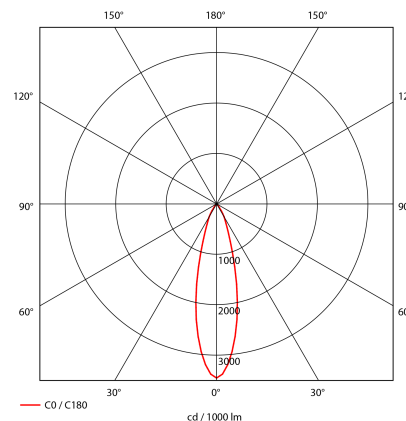

Seta Mini

30318-7-30-1

Seta Mini is a small and very flexible LED downlight offering great number of adjustment possibilities. The Seta Mini is supplied with a cable connector type 18i3- and can be delivered with a variety of connector options. The downlight is available in three different colors and with a wide range of reflectors. Rotatable 350° and tiltable 70°.

 140mm

Lightsource Type:	LED (built in)
System Power [W]:	27W
CCT (Color Temperature):	3000K
CRI / Ra:	80
Lumen Output:	3710lm
Lumen LED (tc=25):	4200lm
Beam Angle:	30°
Lens (Diffuser):	Clear
Dimming:	None
System Voltage [V]:	230V 50Hz
Connection:	18i3 Quick connection
Mounting:	Ceiling, Recessed
Cut-out [mm]:	140mm
Lifetime [h]:	L80B10: 50.000h
Lumen/W:	132lm/W
MacAdam (SDCM):	3
Color:	Grey
Length [mm]:	150mm
Height [mm]:	112mm
Width [mm]:	150mm
Weight [kg]:	0,95kg
To be recessed in insulation:	Not applicable